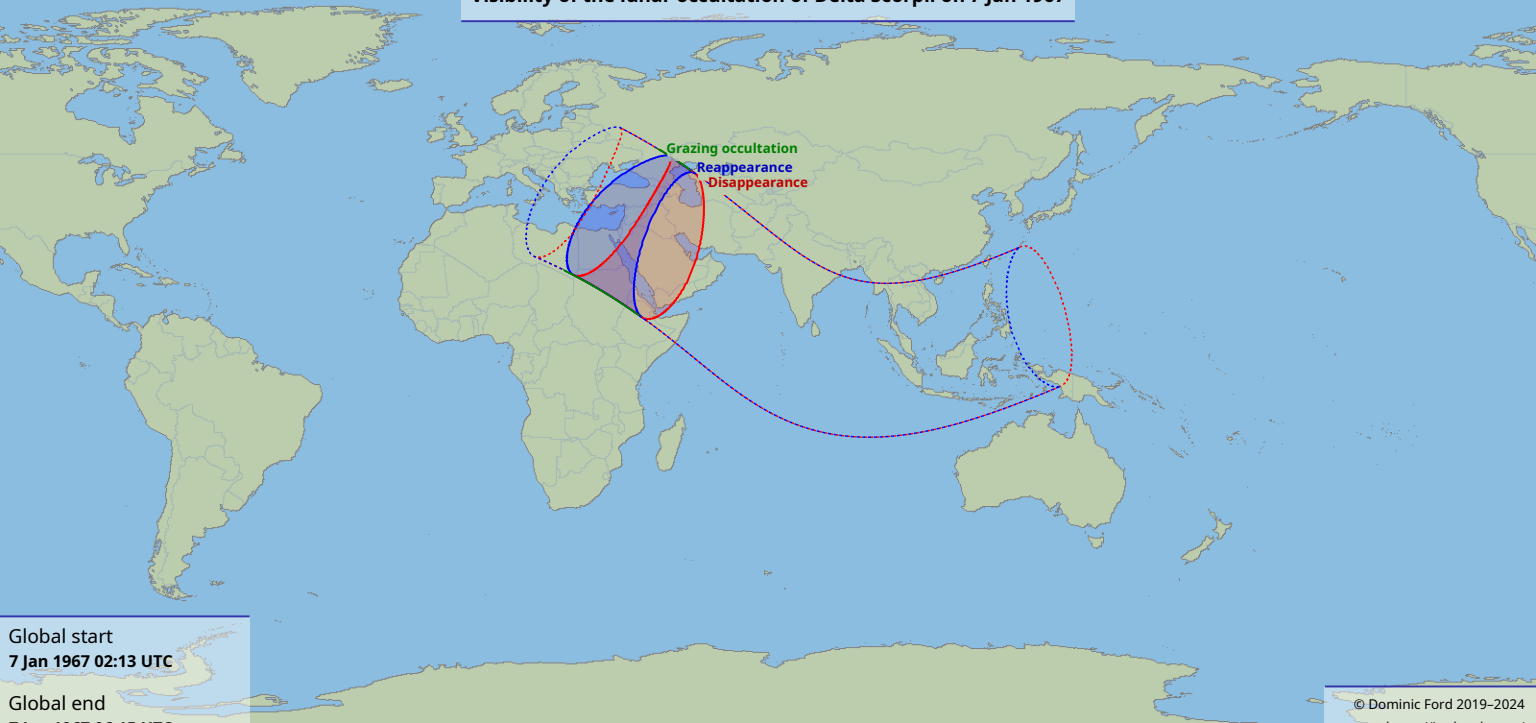

Visibility of the lunar occultation of Delta Scorii on 7 Jan 1967

Global start
7 Jan 1967 02:13 UTC

Global end
7 Jan 1967 06:15 UTC