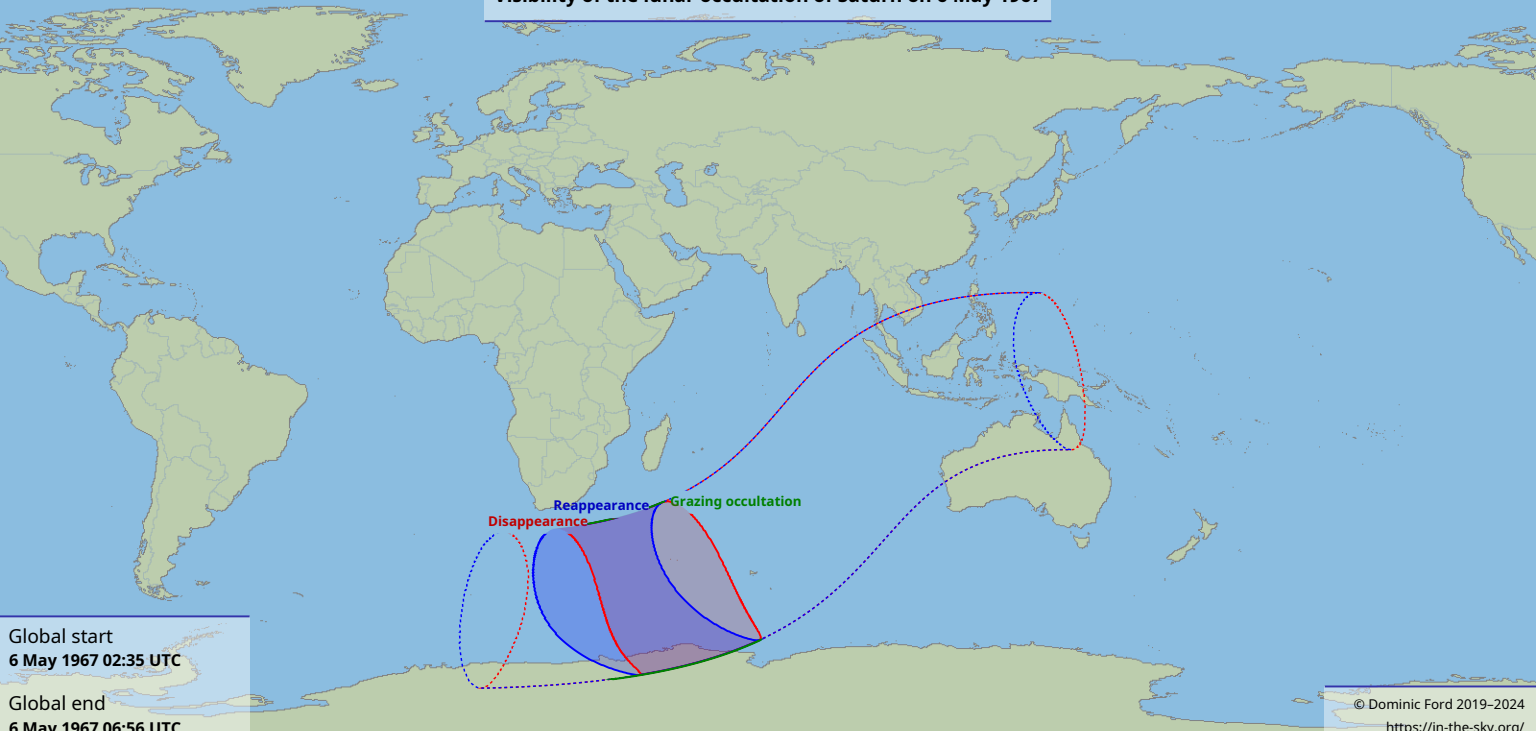

# Visibility of the lunar occultation of Saturn on 6 May 1967

Global start  
6 May 1967 02:35 UTC

Global end  
6 May 1967 06:56 UTC