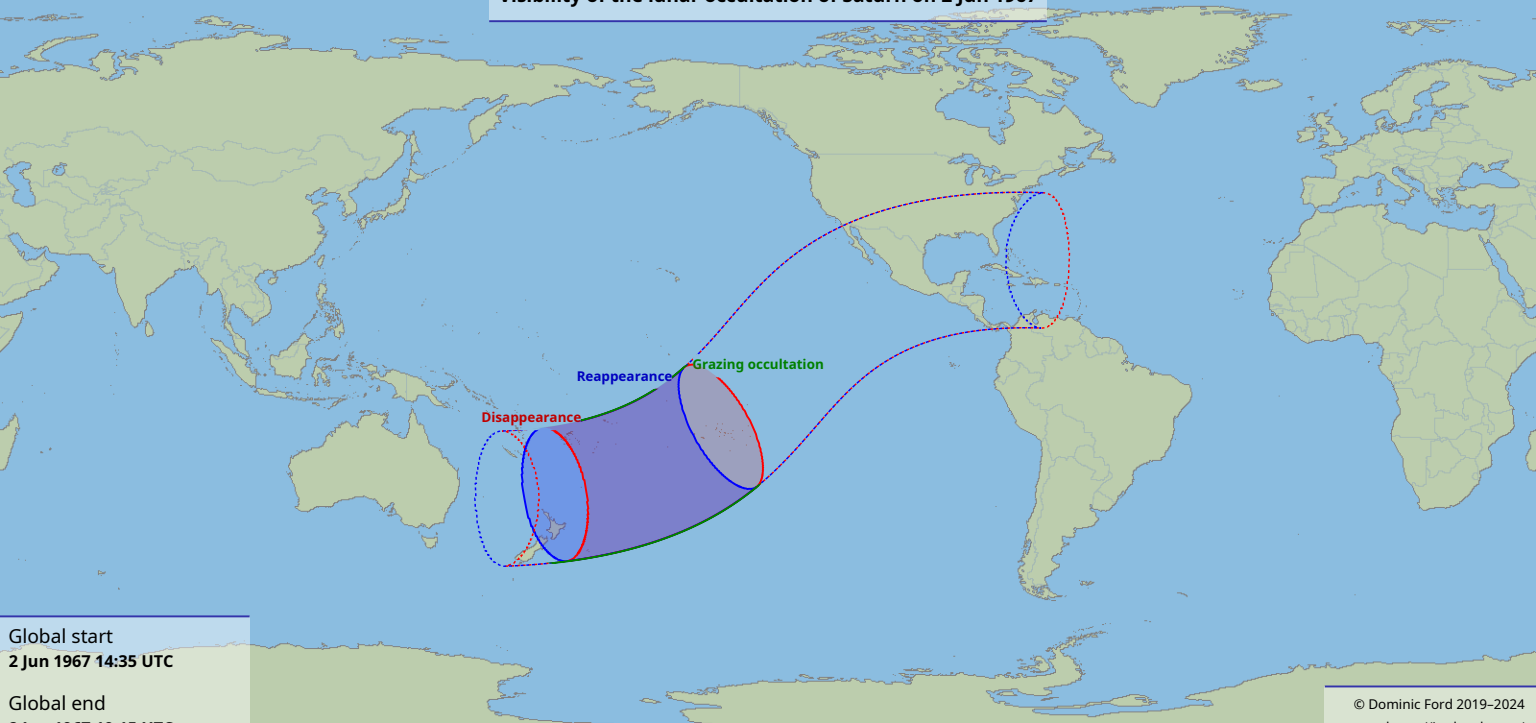

Visibility of the lunar occultation of Saturn on 2 Jun 1967

Global start
2 Jun 1967 14:35 UTC

Global end
2 Jun 1967 19:15 UTC