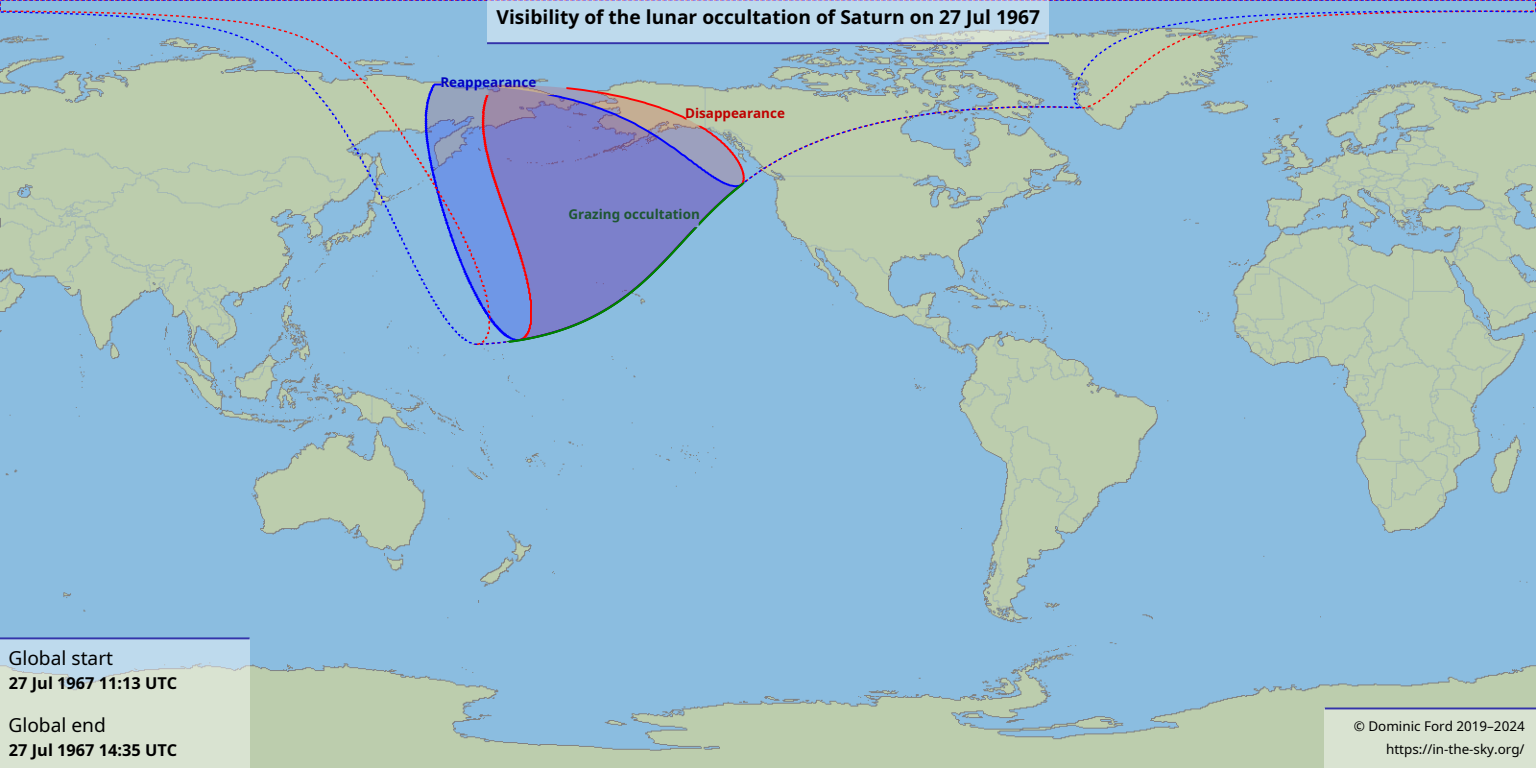

Visibility of the lunar occultation of Saturn on 27 Jul 1967

Global start
27 Jul 1967 11:13 UTC

Global end
27 Jul 1967 14:35 UTC