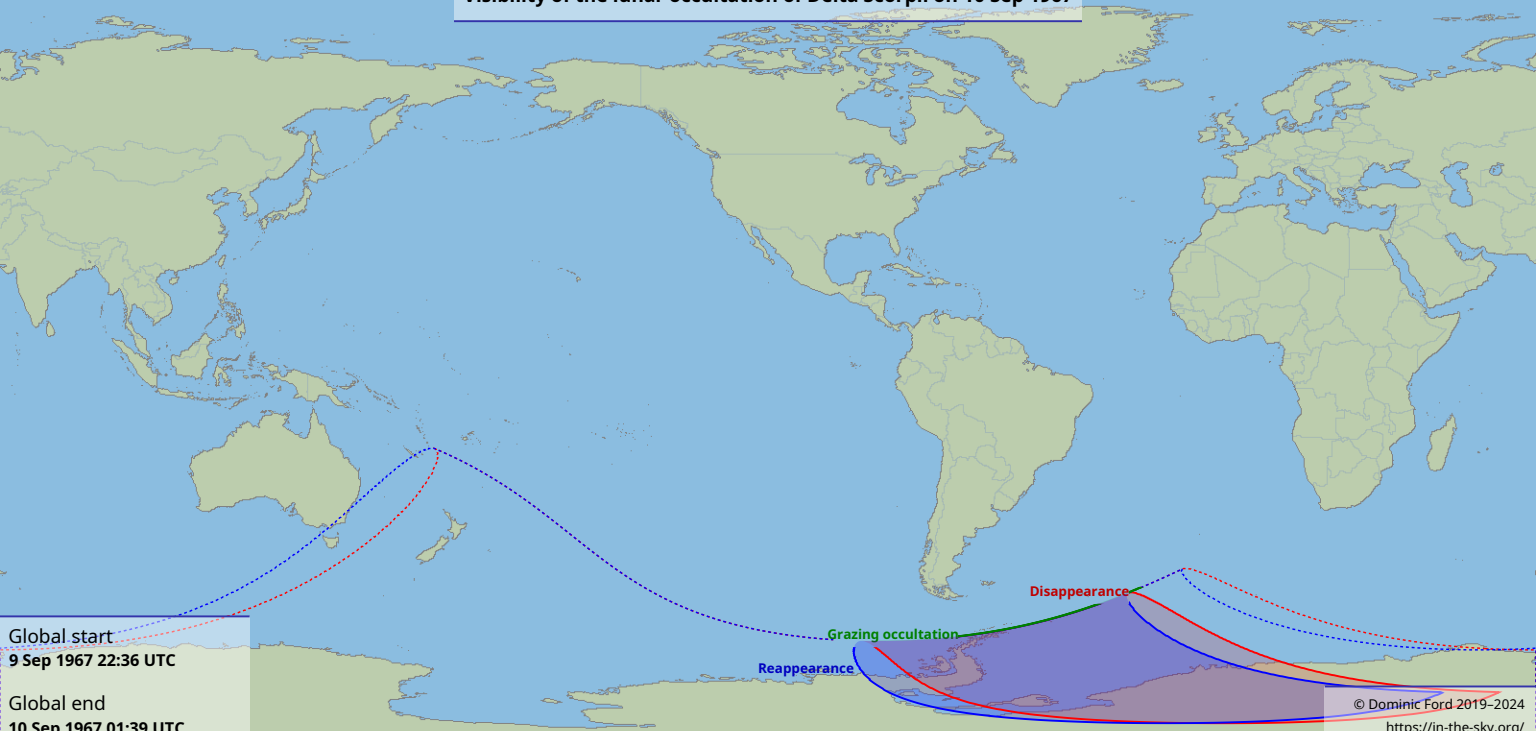

Visibility of the lunar occultation of Delta Scorii on 10 Sep 1967

Global start
9 Sep 1967 22:36 UTC

Global end
10 Sep 1967 01:39 UTC

Reappearance

Grazing occultation

Disappearance