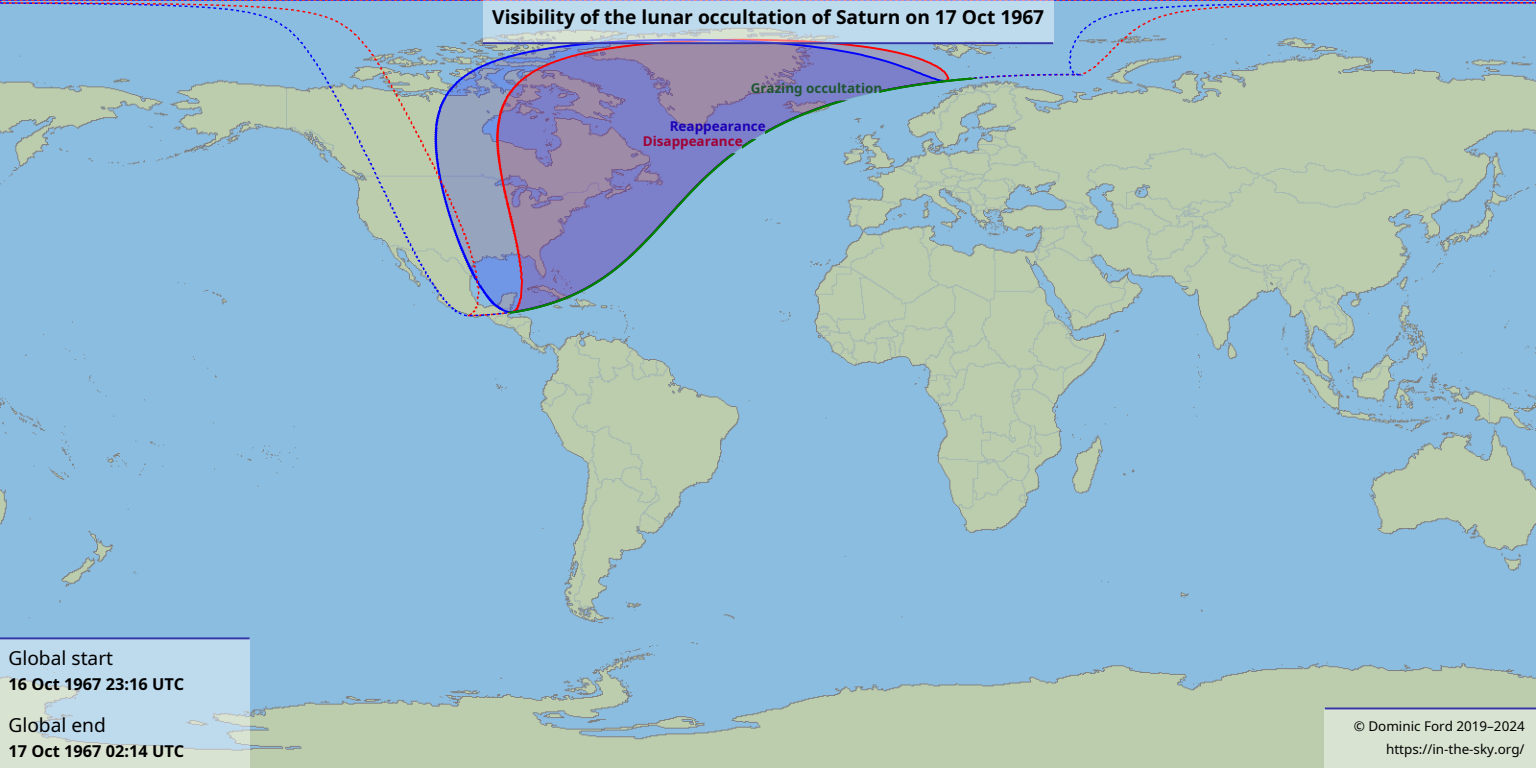

Visibility of the lunar occultation of Saturn on 17 Oct 1967

Global start
16 Oct 1967 23:16 UTC

Global end
17 Oct 1967 02:14 UTC