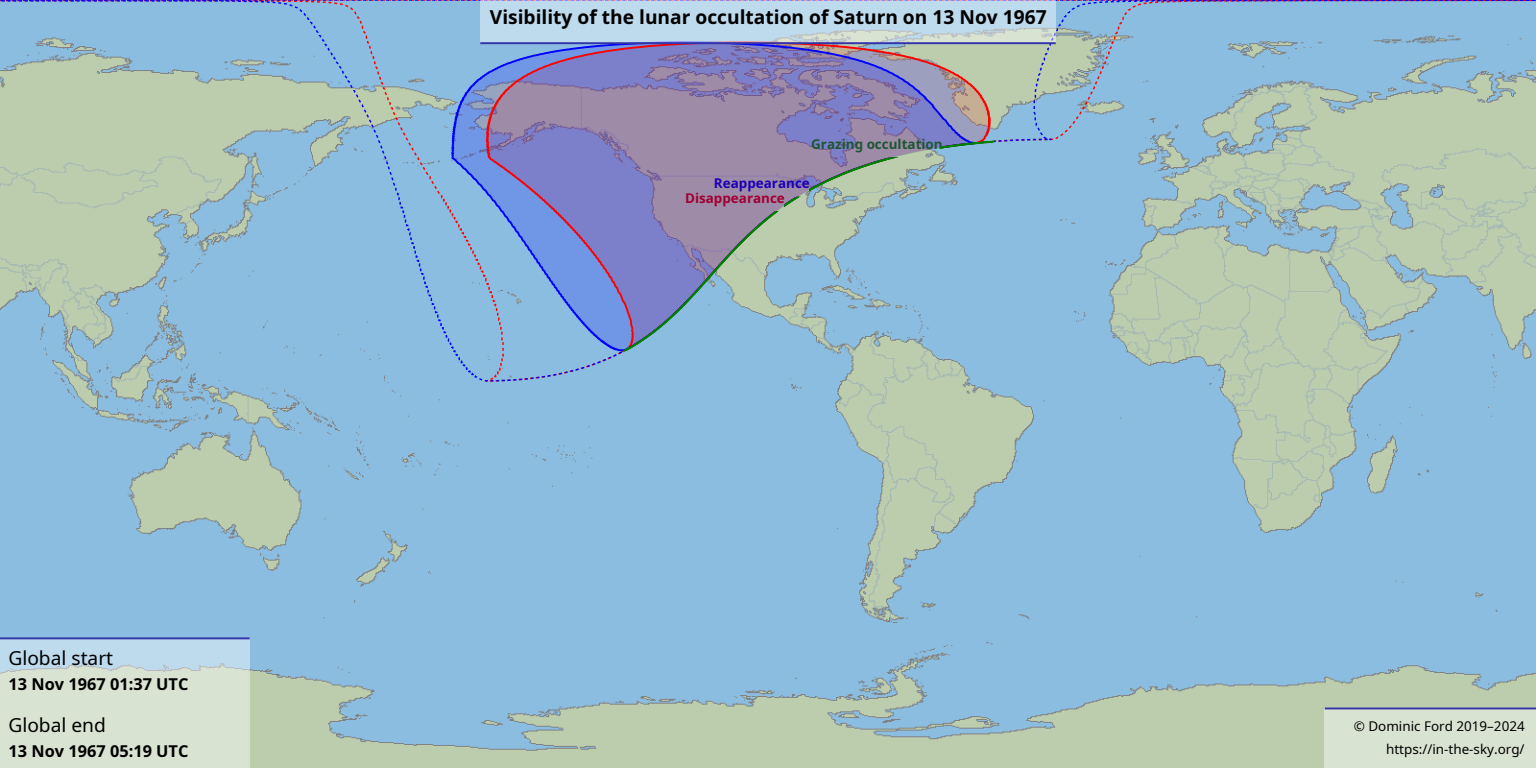

Visibility of the lunar occultation of Saturn on 13 Nov 1967

Global start
13 Nov 1967 01:37 UTC

Global end
13 Nov 1967 05:19 UTC