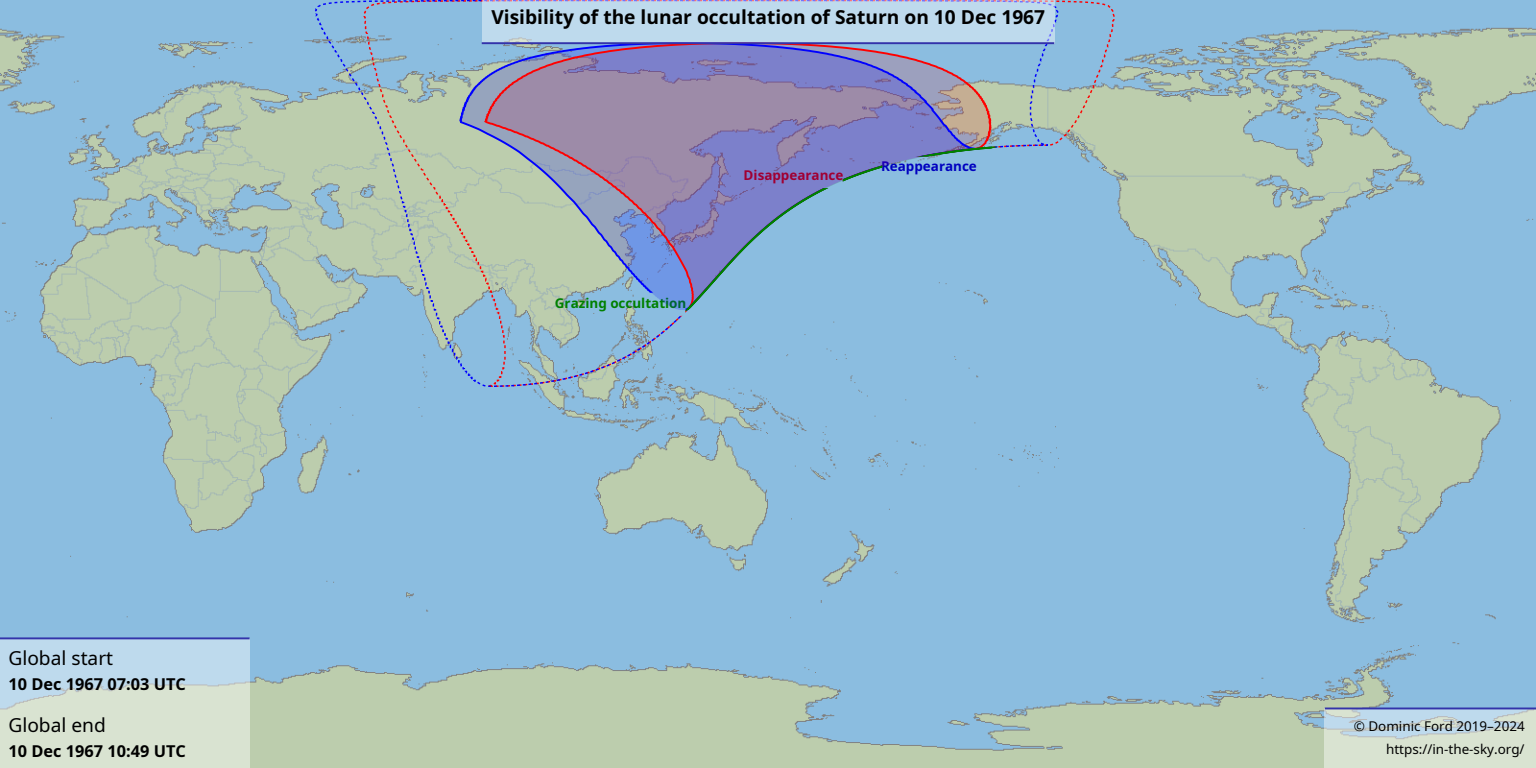

Visibility of the lunar occultation of Saturn on 10 Dec 1967

Global start
10 Dec 1967 07:03 UTC

Global end
10 Dec 1967 10:49 UTC