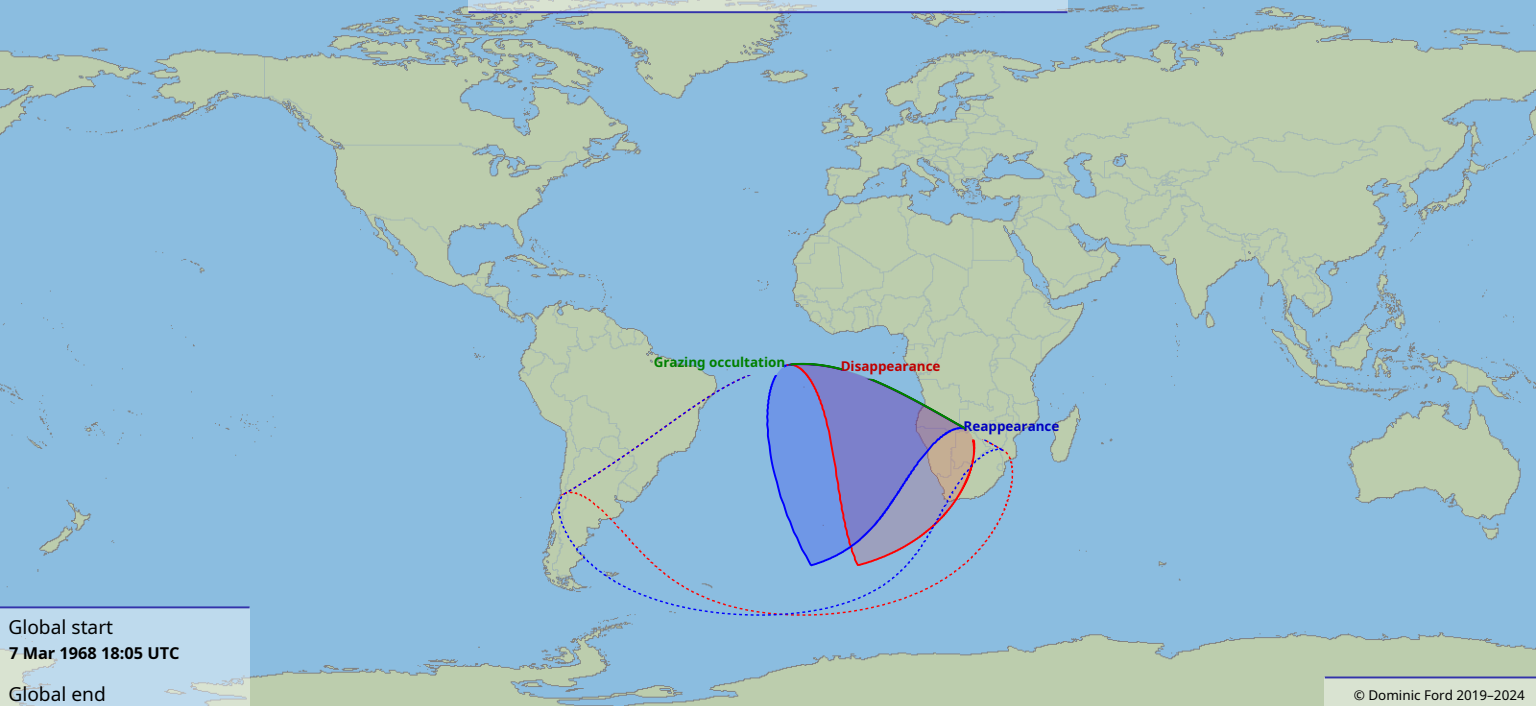

Visibility of the lunar occultation of Beta Tauri on 7 Mar 1968

Global start
7 Mar 1968 18:05 UTC

Global end
7 Mar 1968 21:40 UTC