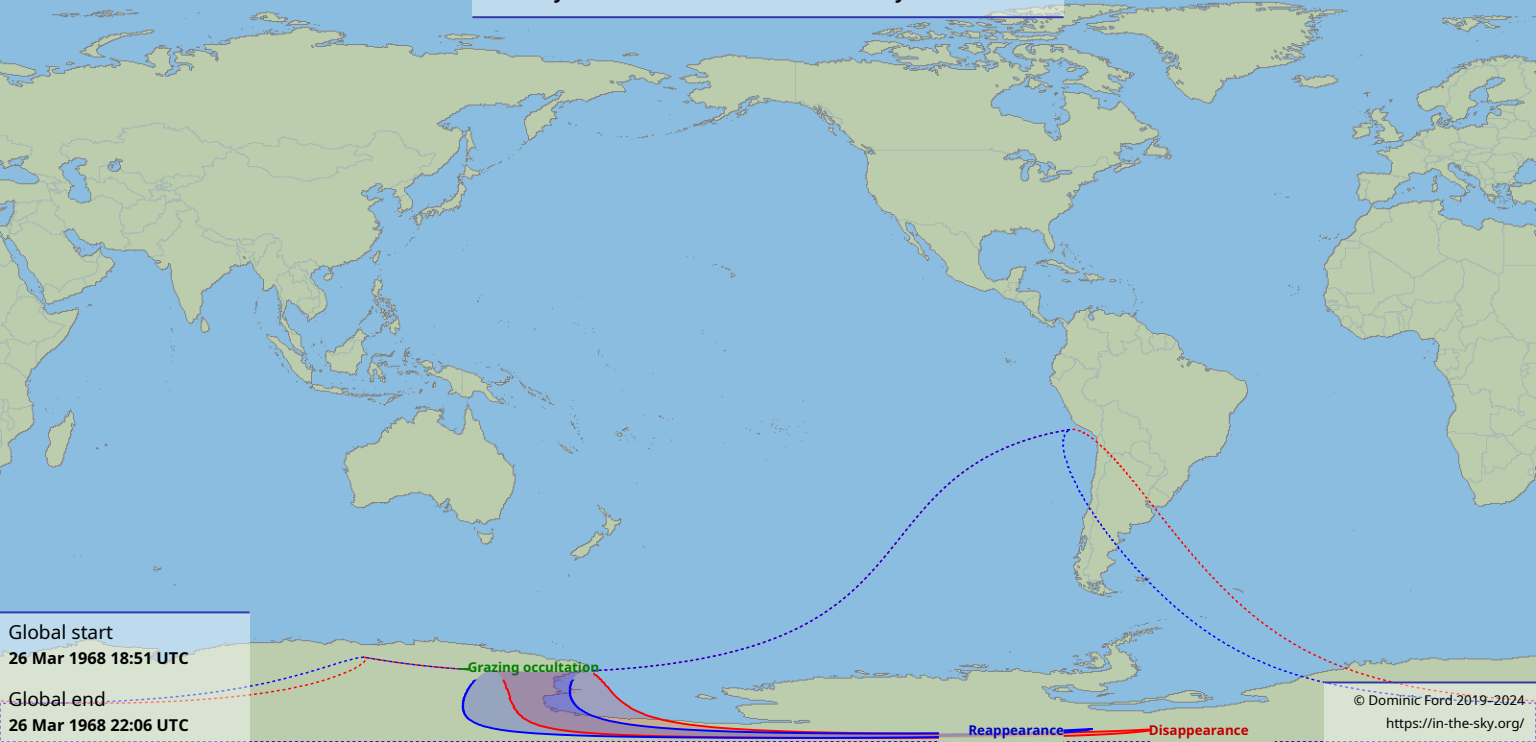

Visibility of the lunar occultation of Mercury on 26 Mar 1968

Global start
26 Mar 1968 18:51 UTC

Global end
26 Mar 1968 22:06 UTC

Grazing occultation

Reappearance — Disappearance