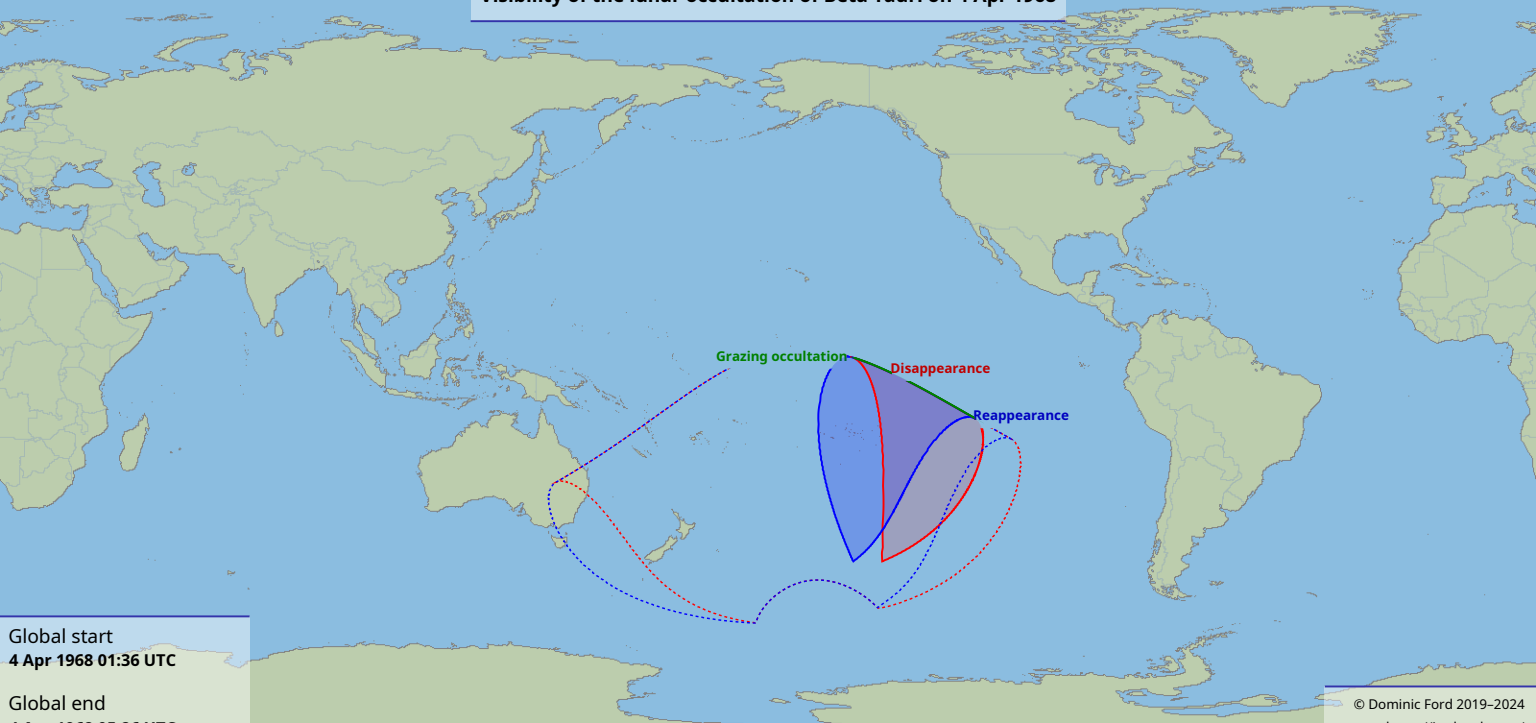

# Visibility of the lunar occultation of Beta Tauri on 4 Apr 1968

Global start  
4 Apr 1968 01:36 UTC

Global end  
4 Apr 1968 05:26 UTC