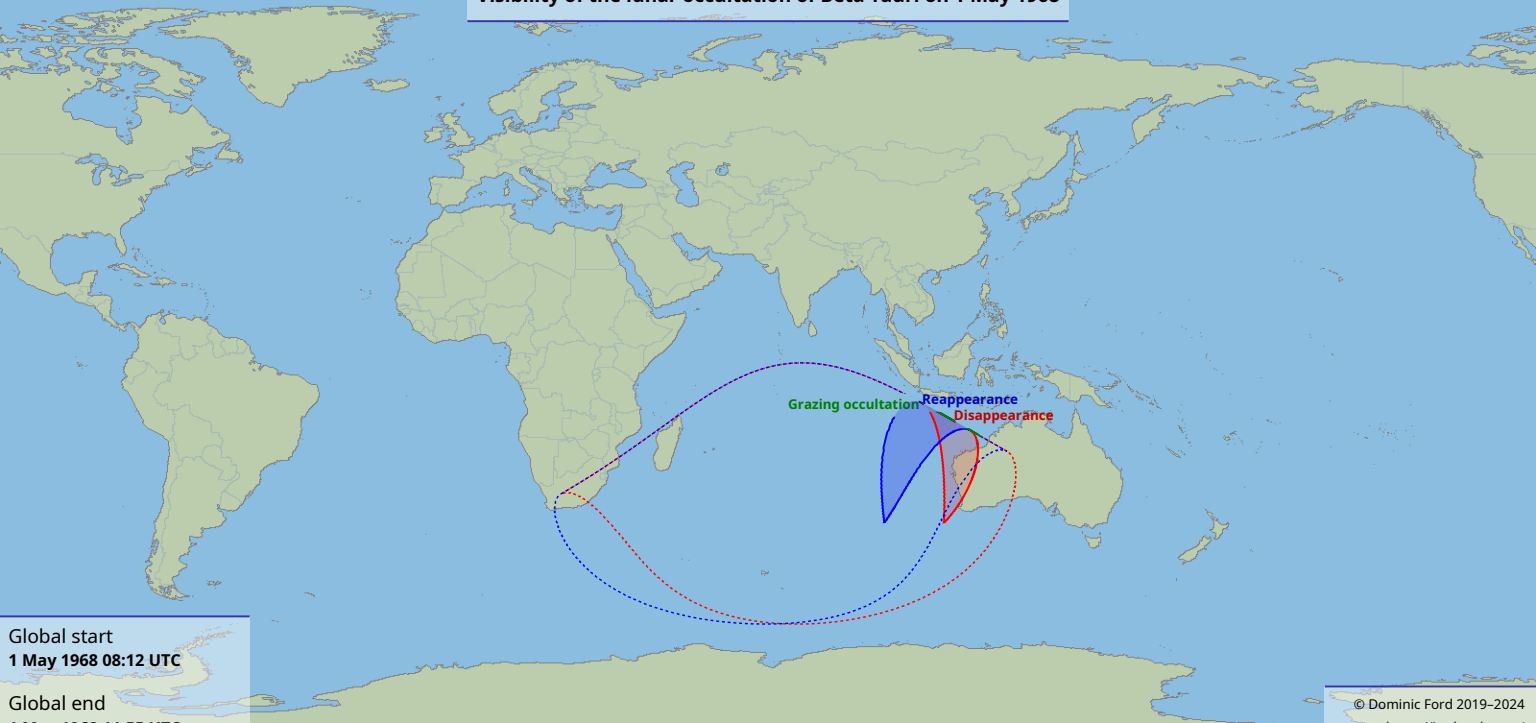

# Visibility of the lunar occultation of Beta Tauri on 1 May 1968

Grazing occultation Reappearance  
Disappearance

Global start  
1 May 1968 08:12 UTC

Global end  
1 May 1968 11:55 UTC