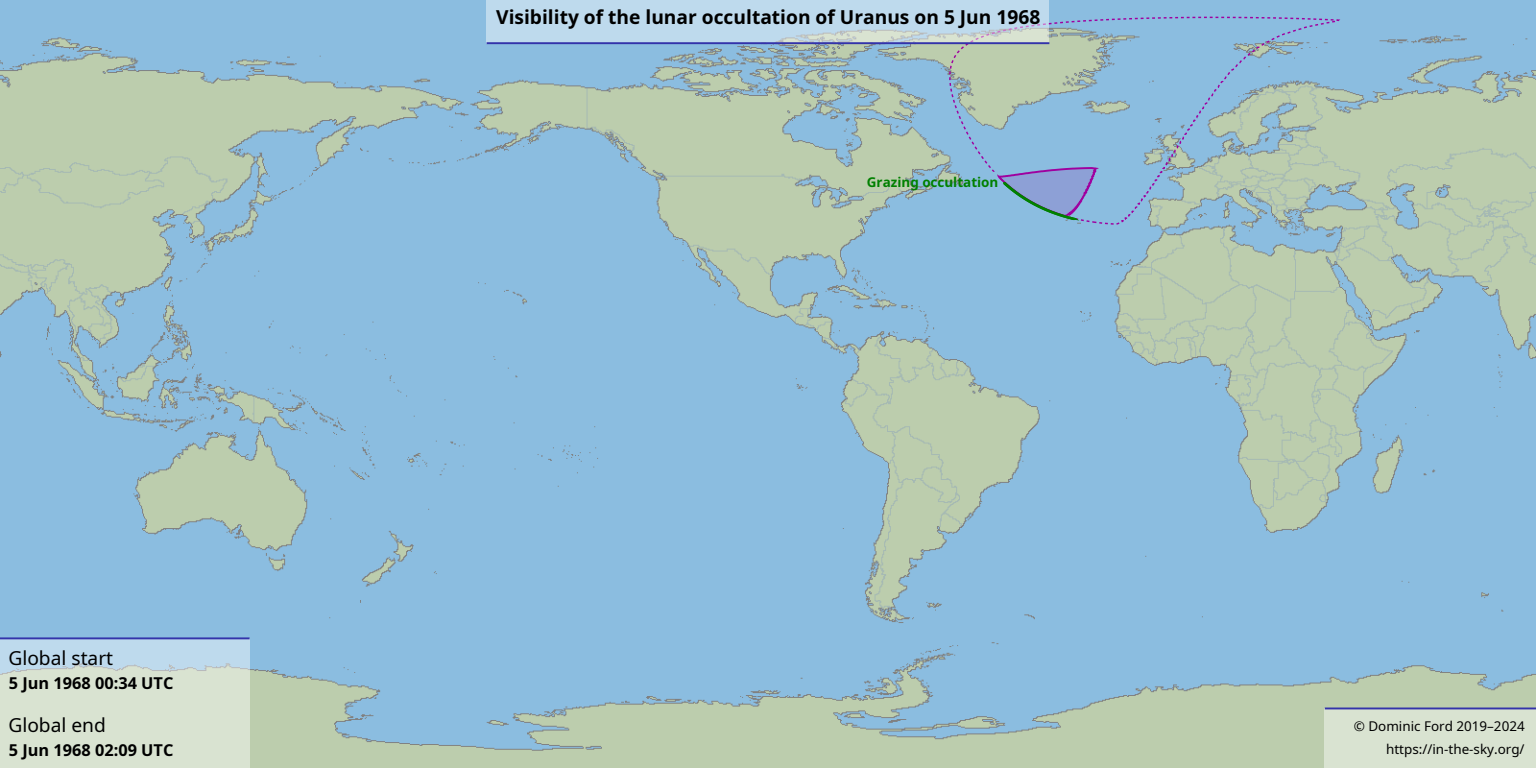

# Visibility of the lunar occultation of Uranus on 5 Jun 1968

Grazing occultation

Global start  
5 Jun 1968 00:34 UTC

Global end  
5 Jun 1968 02:09 UTC