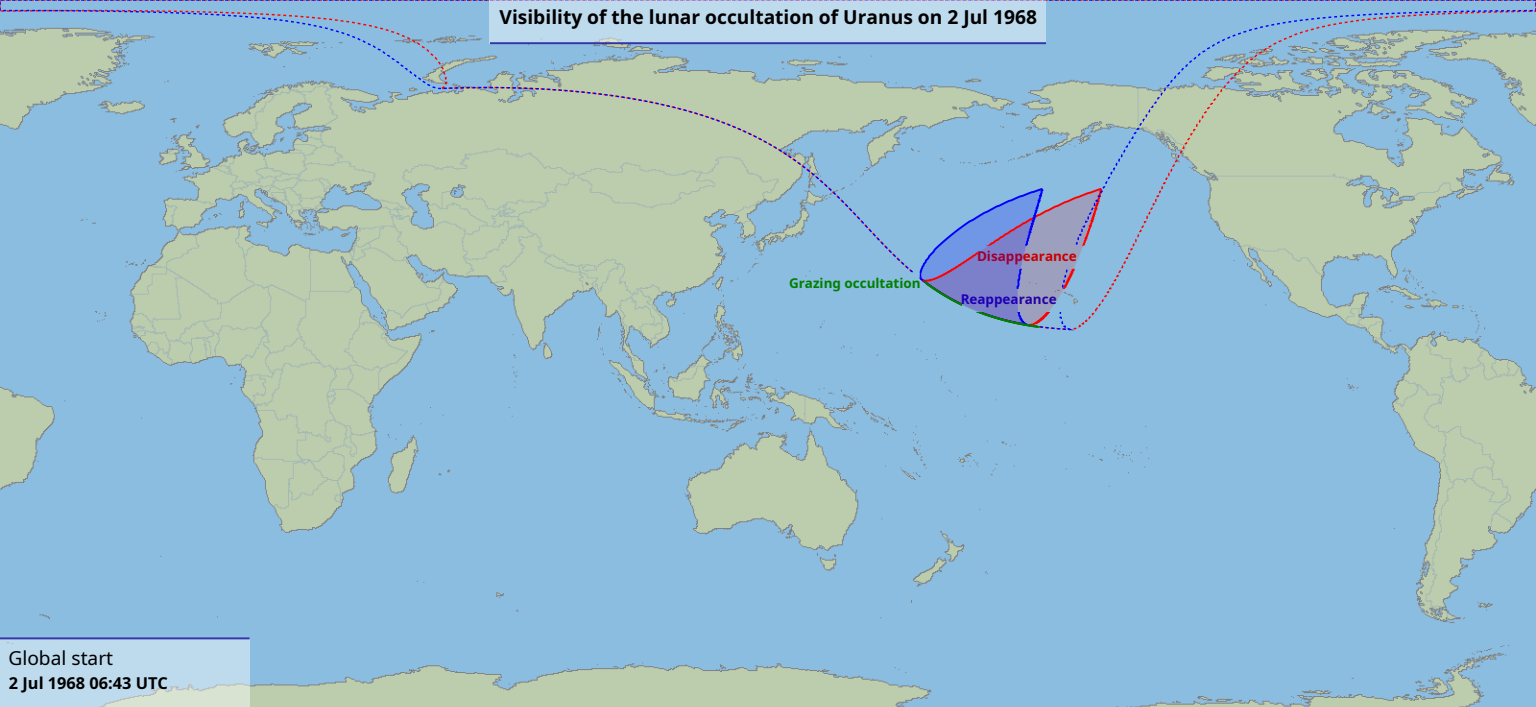

Visibility of the lunar occultation of Uranus on 2 Jul 1968

Global start
2 Jul 1968 06:43 UTC

Global end
2 Jul 1968 09:42 UTC