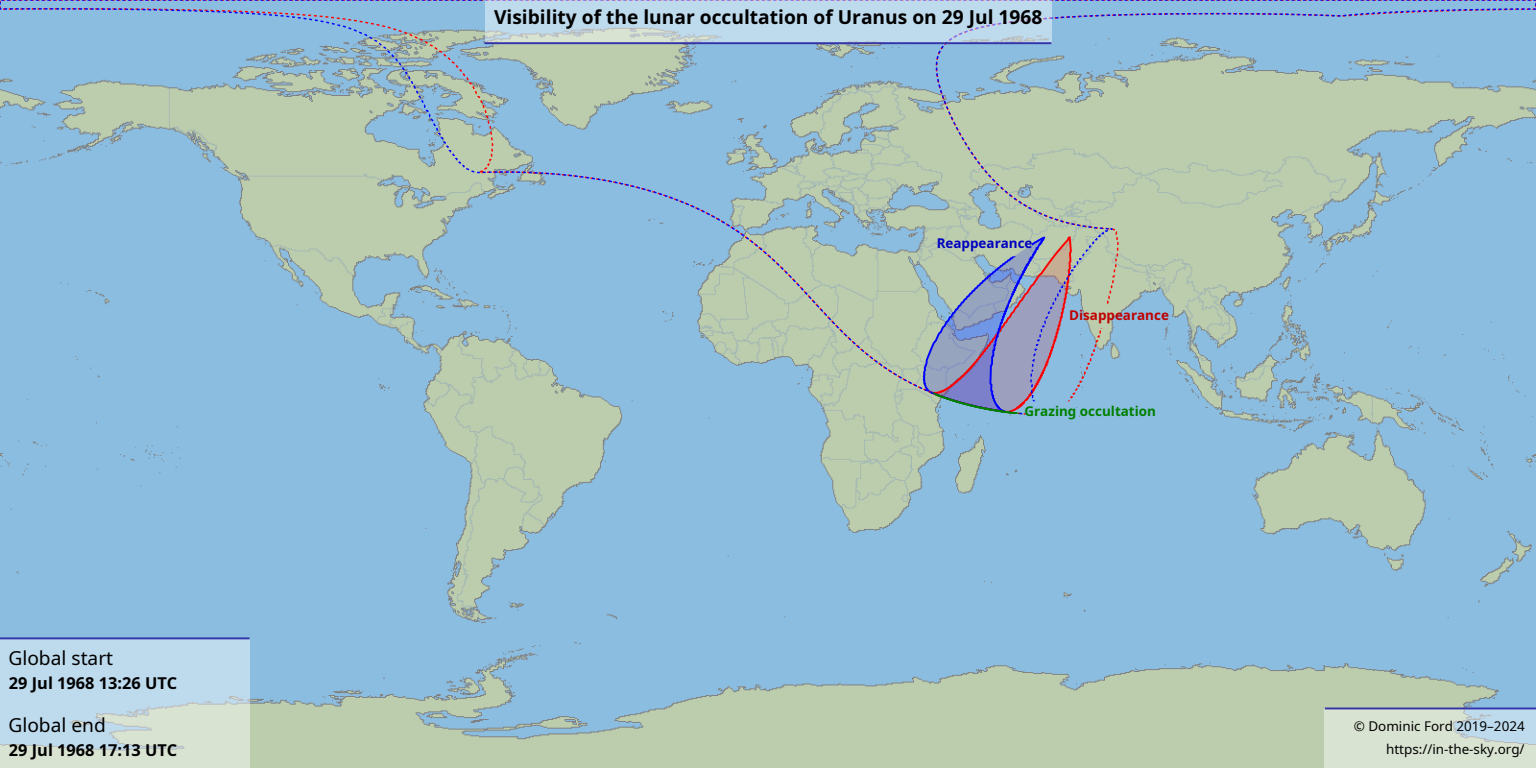

Visibility of the lunar occultation of Uranus on 29 Jul 1968

Reappearance

Disappearance

Grazing occultation

Global start
29 Jul 1968 13:26 UTC

Global end
29 Jul 1968 17:13 UTC