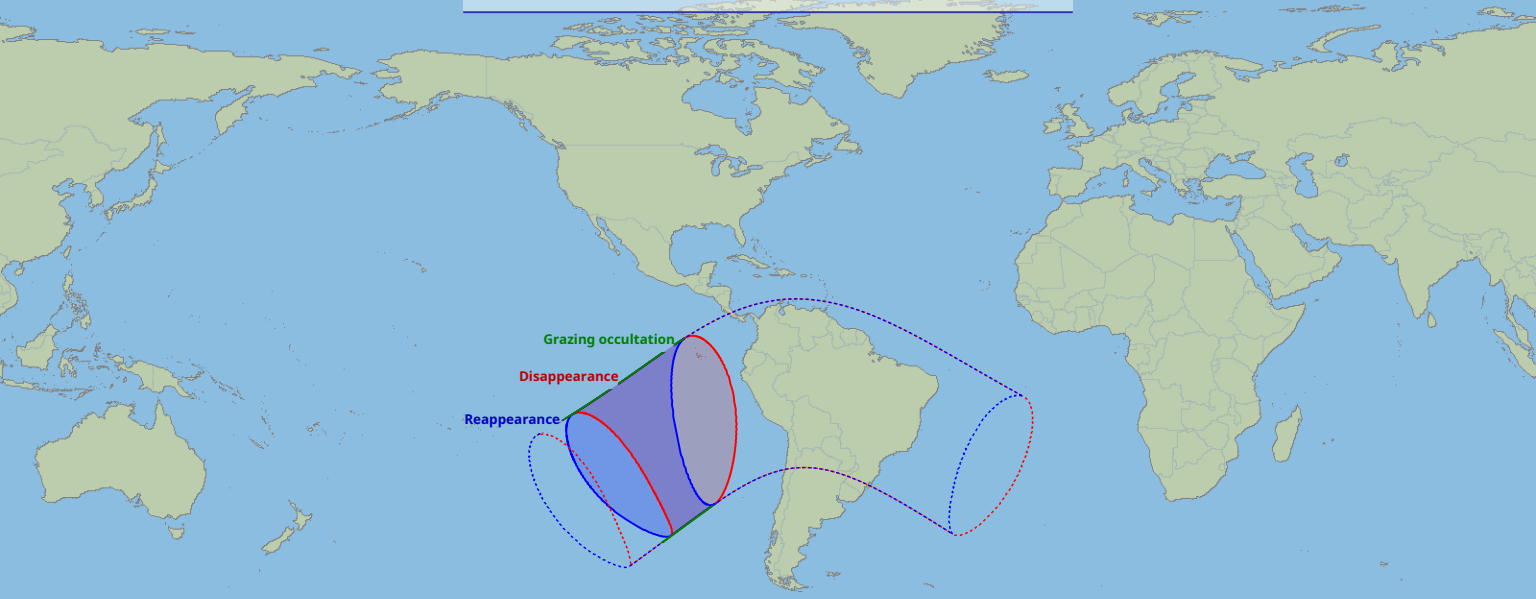

# Visibility of the lunar occultation of Beta Tauri on 18 Aug 1968

Global start  
18 Aug 1968 10:29 UTC

Global end  
18 Aug 1968 14:39 UTC