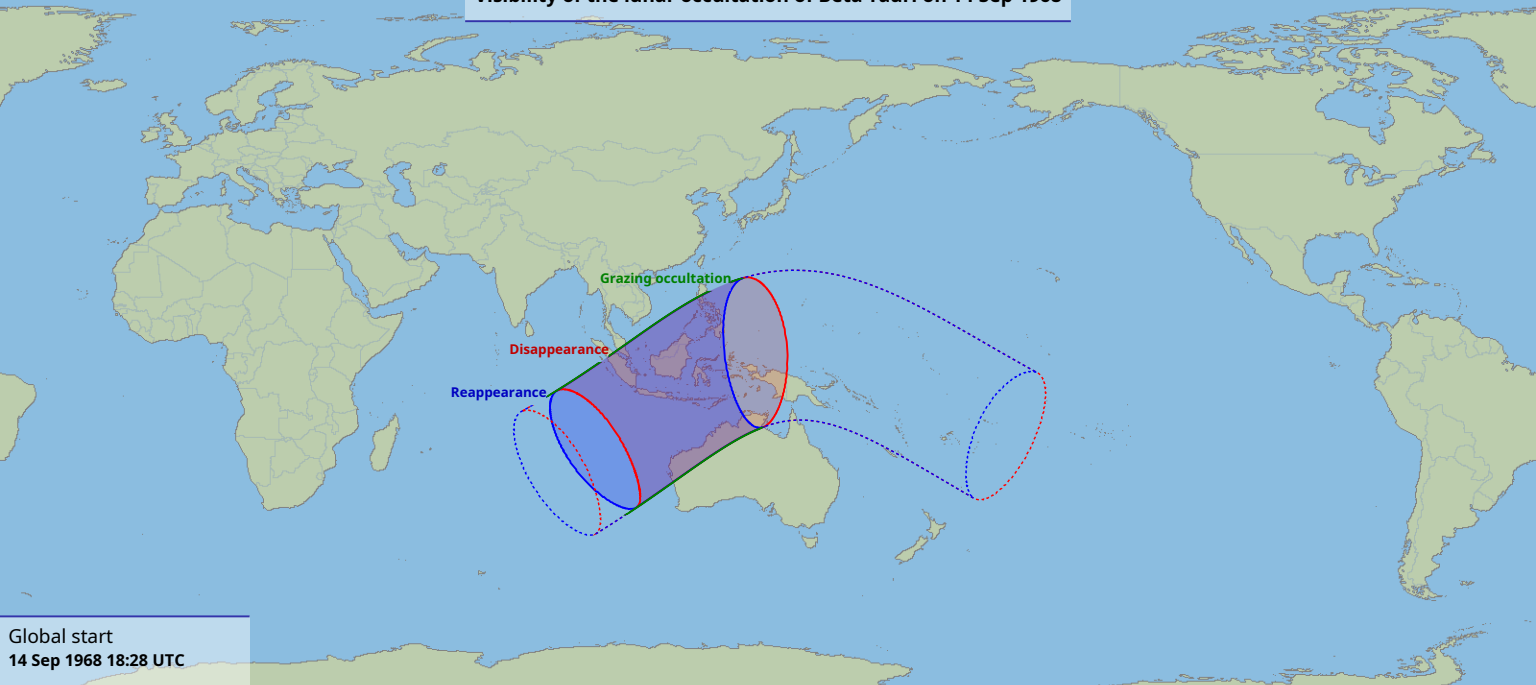

Visibility of the lunar occultation of Beta Tauri on 14 Sep 1968

Global start
14 Sep 1968 18:28 UTC

Global end
14 Sep 1968 22:52 UTC