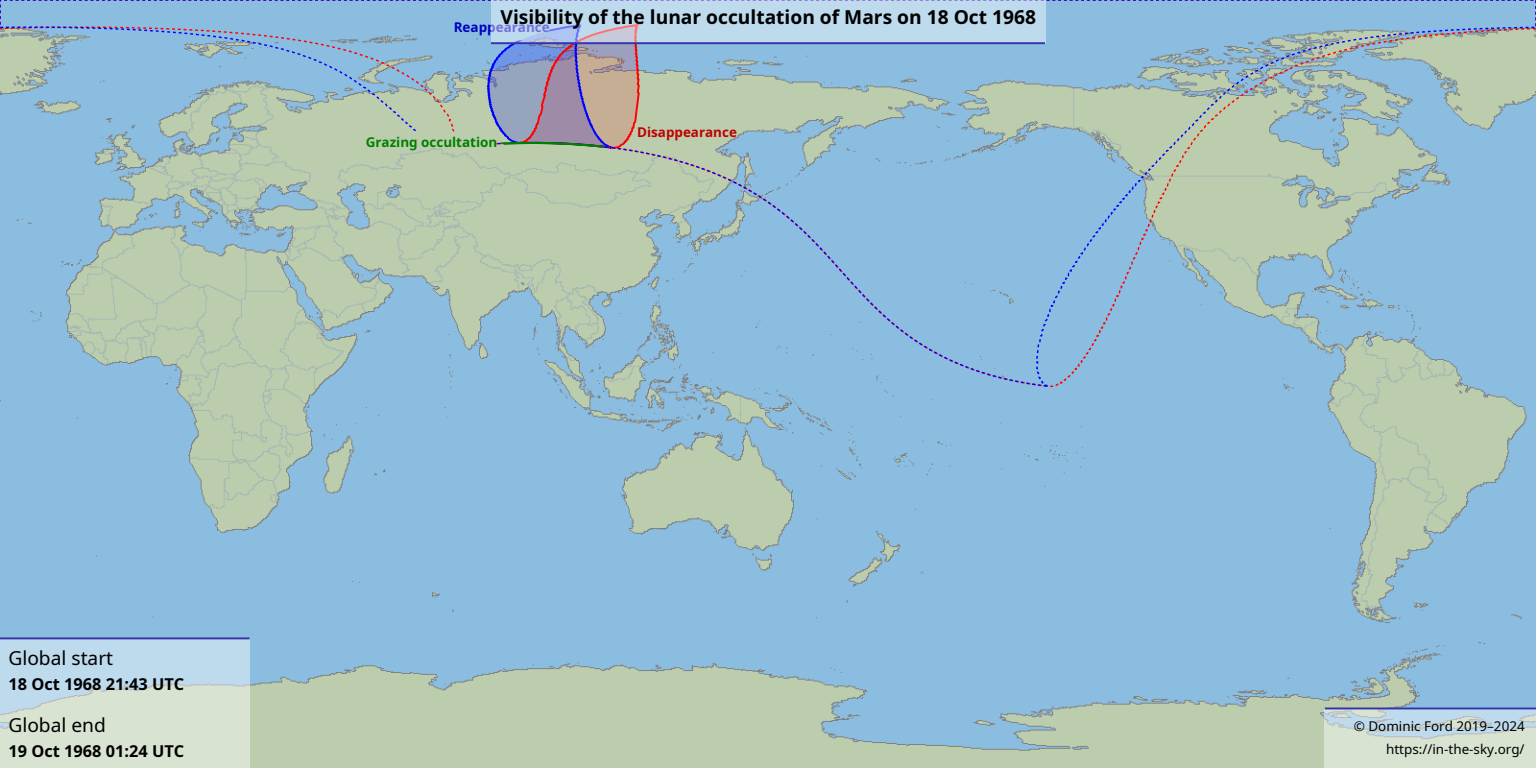

Visibility of the lunar occultation of Mars on 18 Oct 1968

Reappearance

Disappearance

Grazing occultation

Global start
18 Oct 1968 21:43 UTC

Global end
19 Oct 1968 01:24 UTC