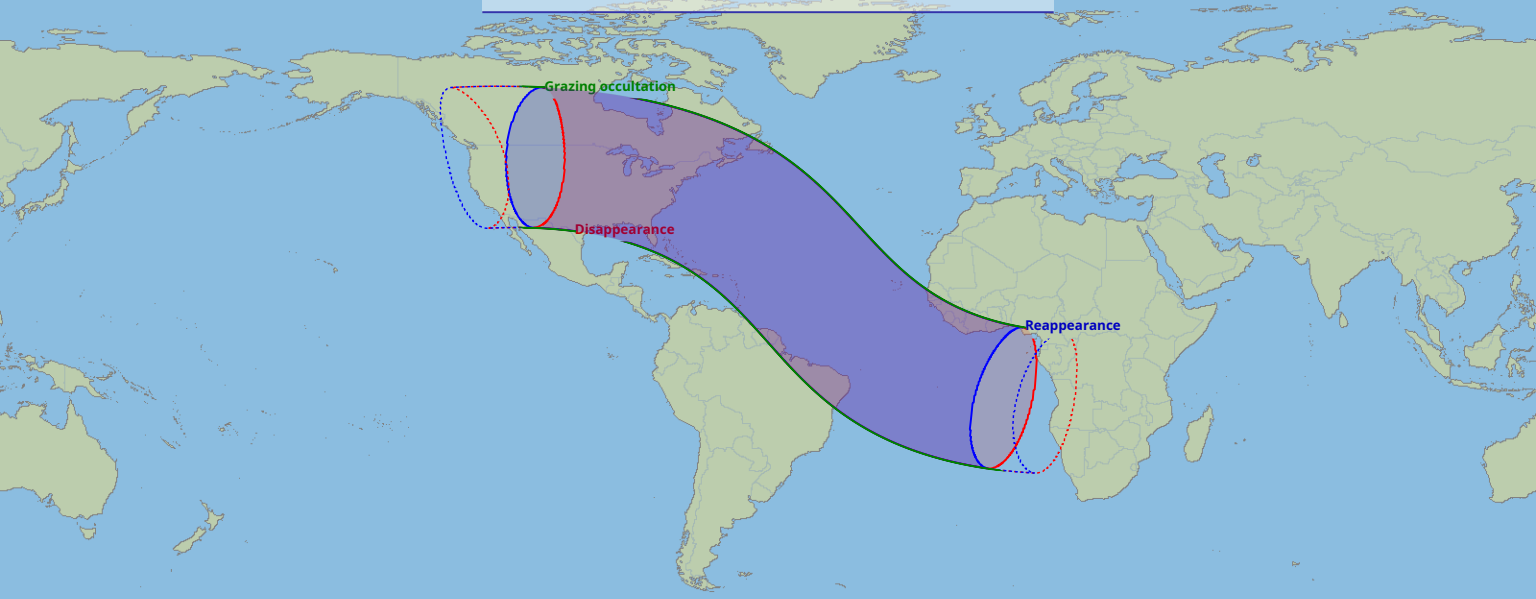

# Visibility of the lunar occultation of Jupiter on 19 Oct 1968

Global start  
19 Oct 1968 11:20 UTC

Global end  
19 Oct 1968 15:33 UTC