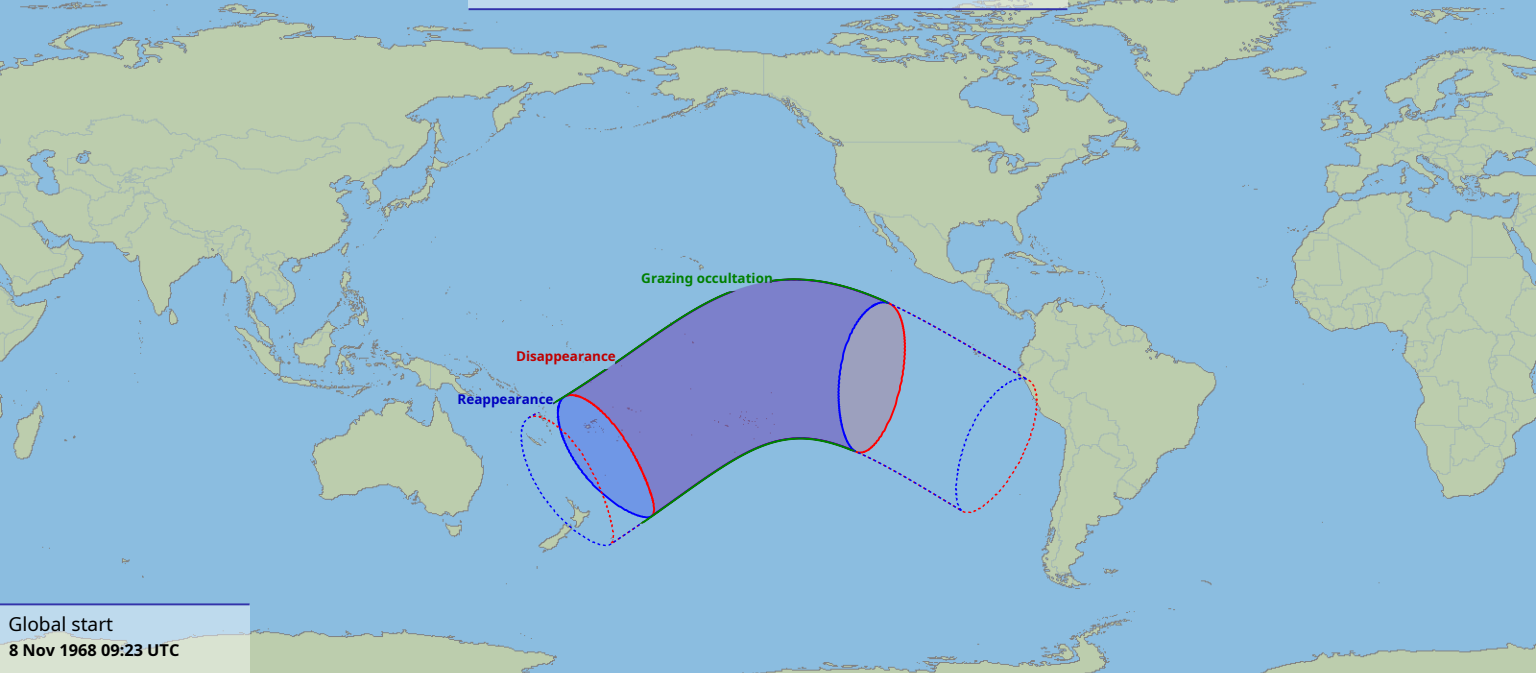

Visibility of the lunar occultation of Beta Tauri on 8 Nov 1968

Global start
8 Nov 1968 09:23 UTC

Global end
8 Nov 1968 13:40 UTC