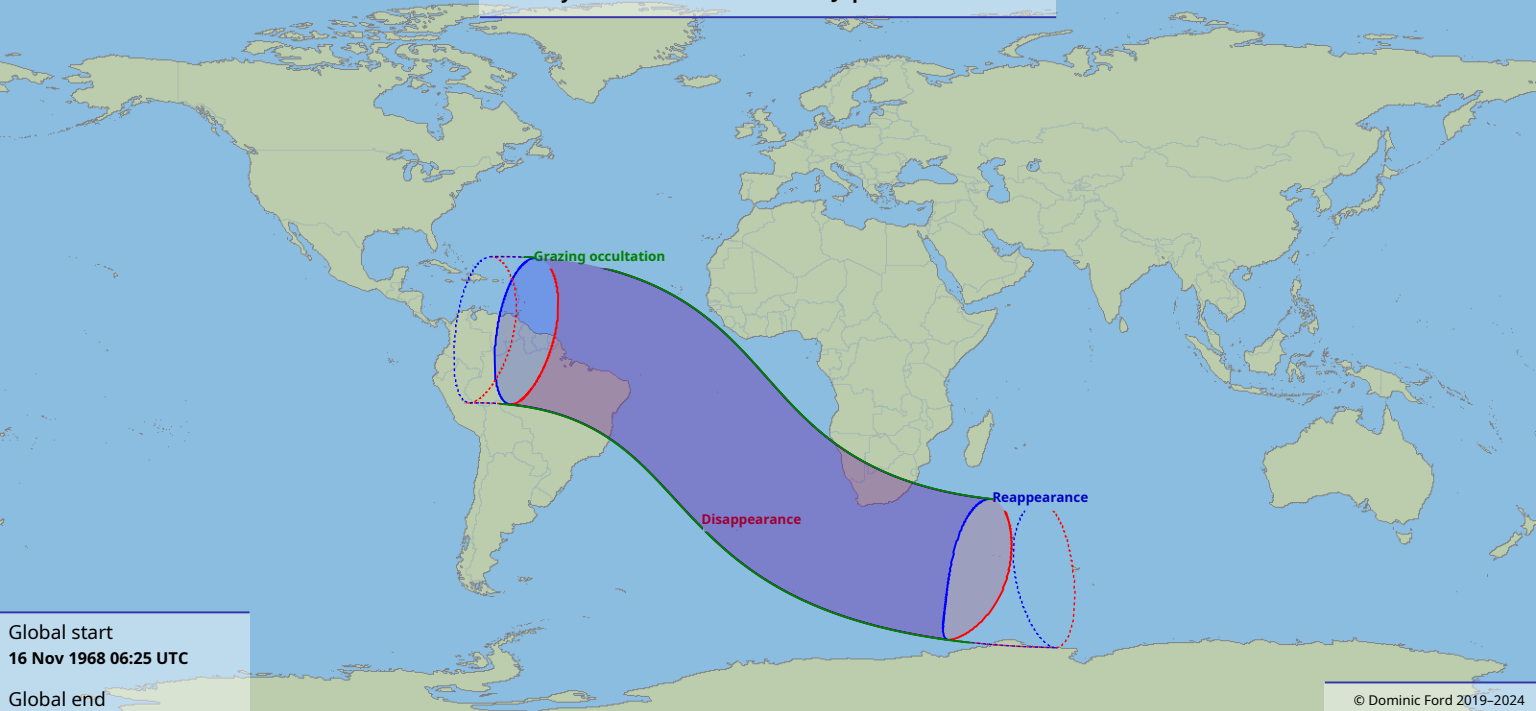

# Visibility of the lunar occultation of Jupiter on 16 Nov 1968

Global start  
16 Nov 1968 06:25 UTC

Global end  
16 Nov 1968 10:35 UTC