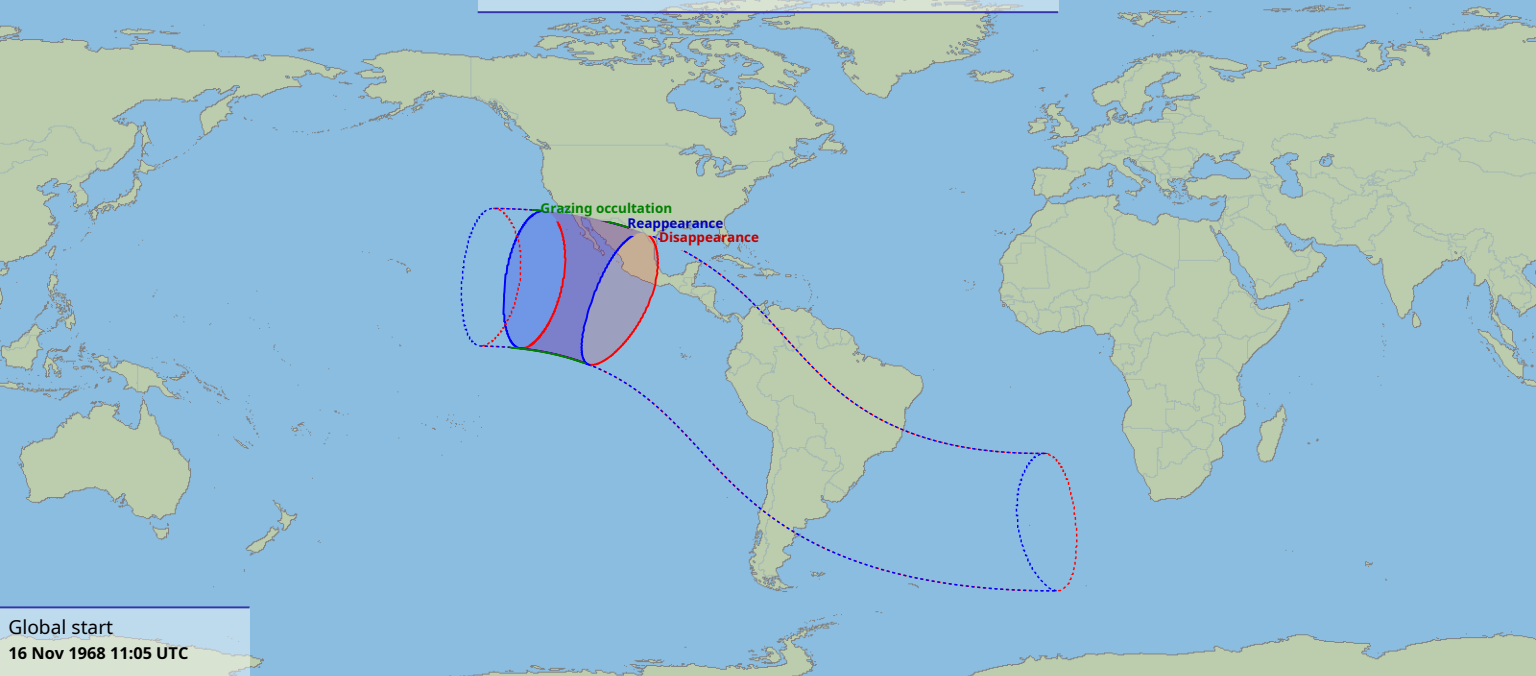

# Visibility of the lunar occultation of Uranus on 16 Nov 1968

Grazing occultation  
Reappearance  
Disappearance

Global start  
16 Nov 1968 11:05 UTC

Global end  
16 Nov 1968 15:21 UTC