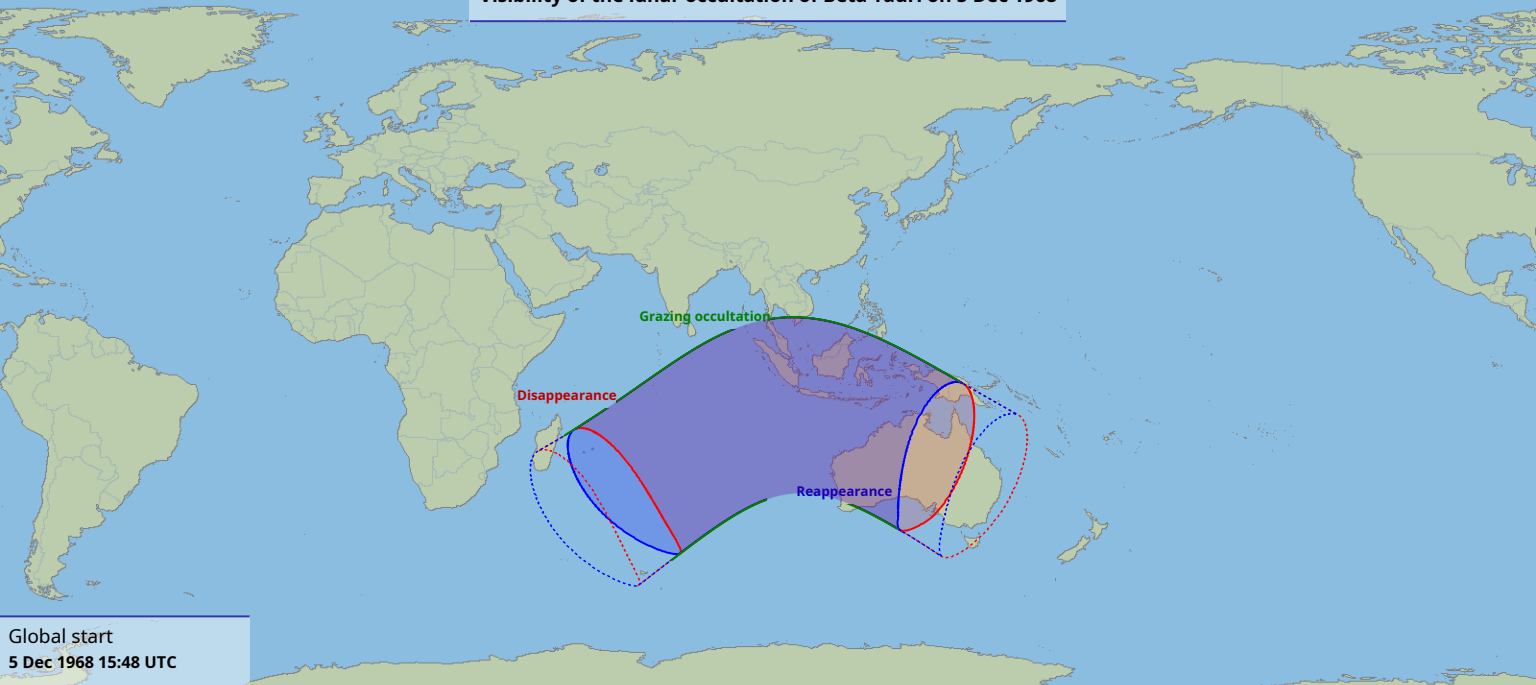

Visibility of the lunar occultation of Beta Tauri on 5 Dec 1968

Global start
5 Dec 1968 15:48 UTC

Global end
5 Dec 1968 19:54 UTC