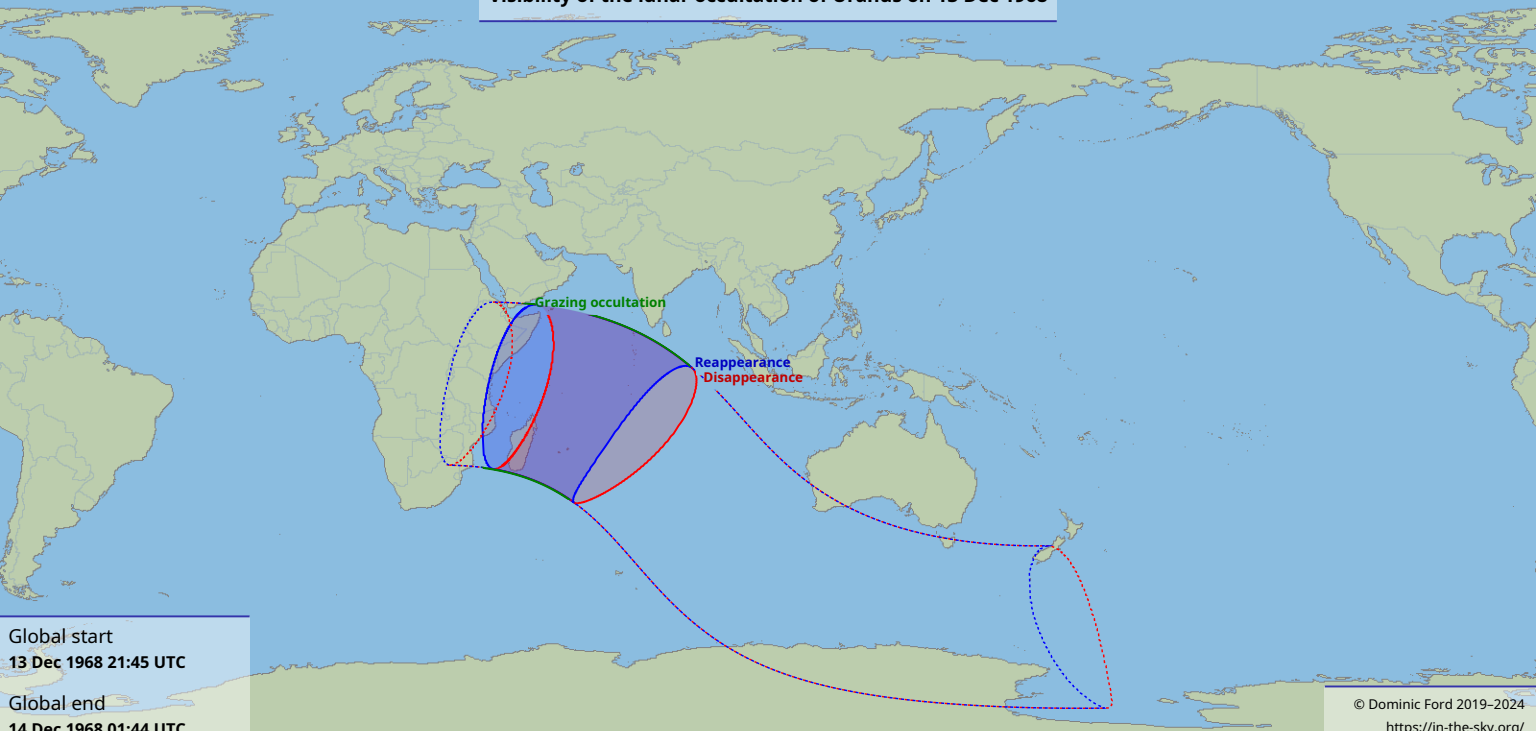

Visibility of the lunar occultation of Uranus on 13 Dec 1968

Global start
13 Dec 1968 21:45 UTC

Global end
14 Dec 1968 01:44 UTC