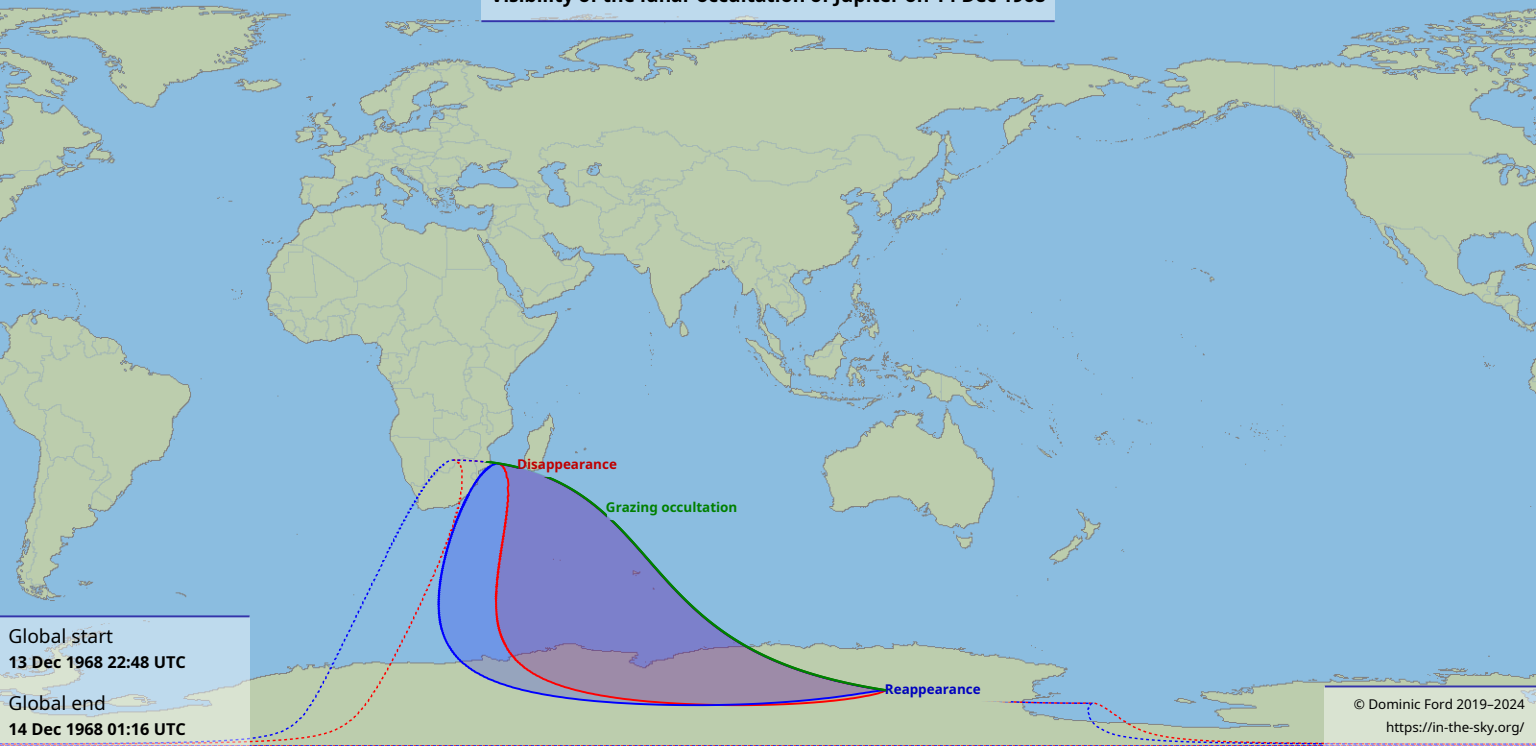

Visibility of the lunar occultation of Jupiter on 14 Dec 1968

Global start
13 Dec 1968 22:48 UTC

Global end
14 Dec 1968 01:16 UTC

Disappearance

Grazing occultation

Reappearance