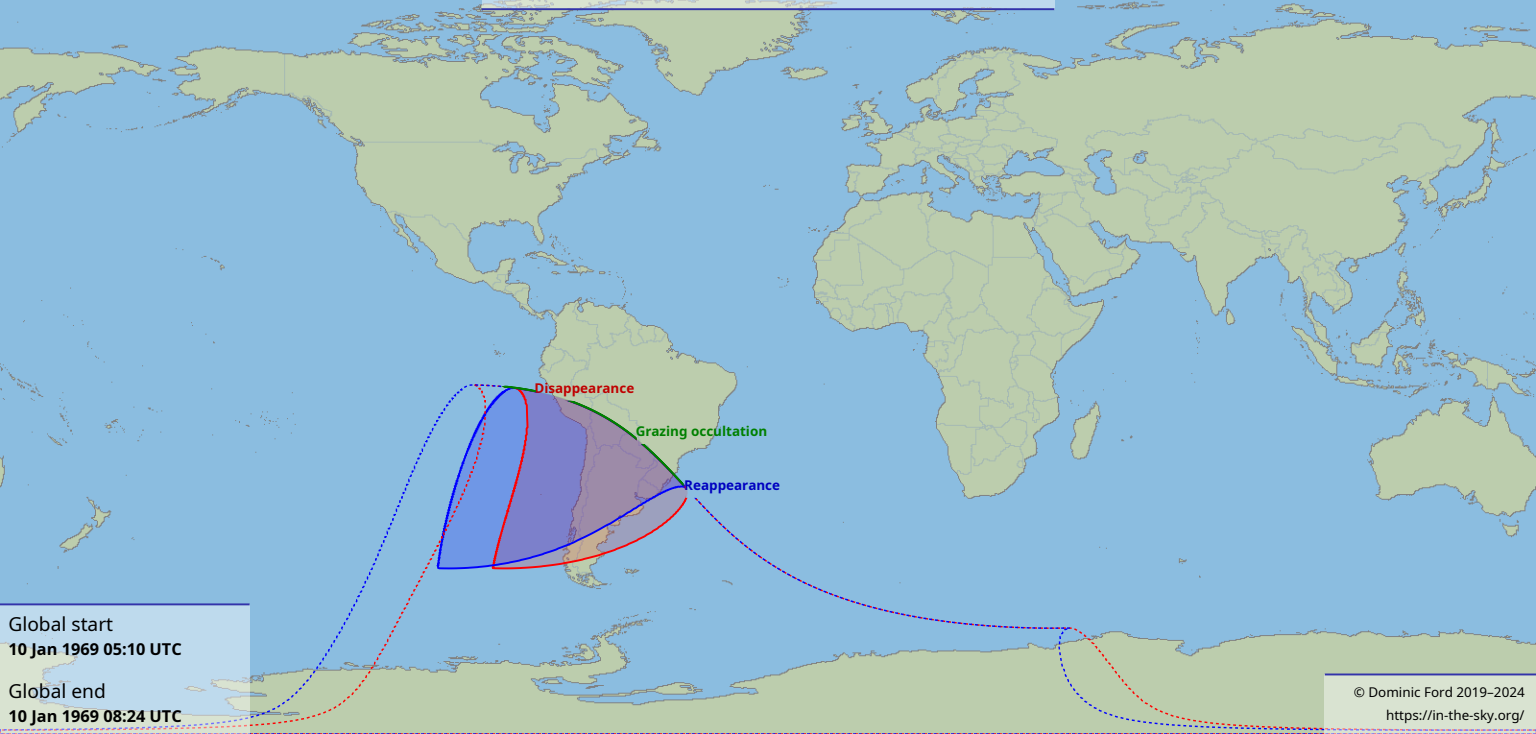

# Visibility of the lunar occultation of Uranus on 10 Jan 1969

Global start  
10 Jan 1969 05:10 UTC

Global end  
10 Jan 1969 08:24 UTC