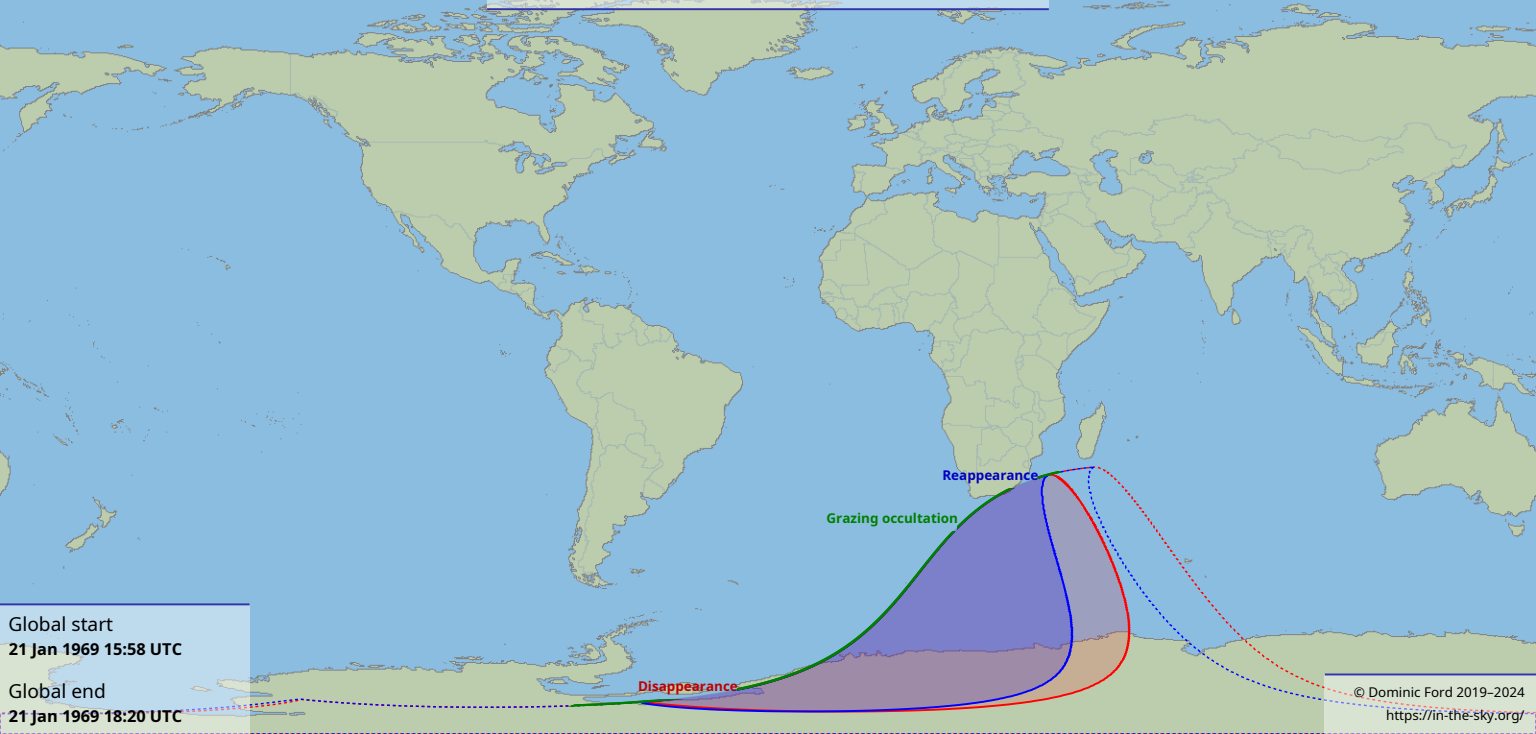

Visibility of the lunar occultation of Venus on 21 Jan 1969

Global start
21 Jan 1969 15:58 UTC

Global end
21 Jan 1969 18:20 UTC