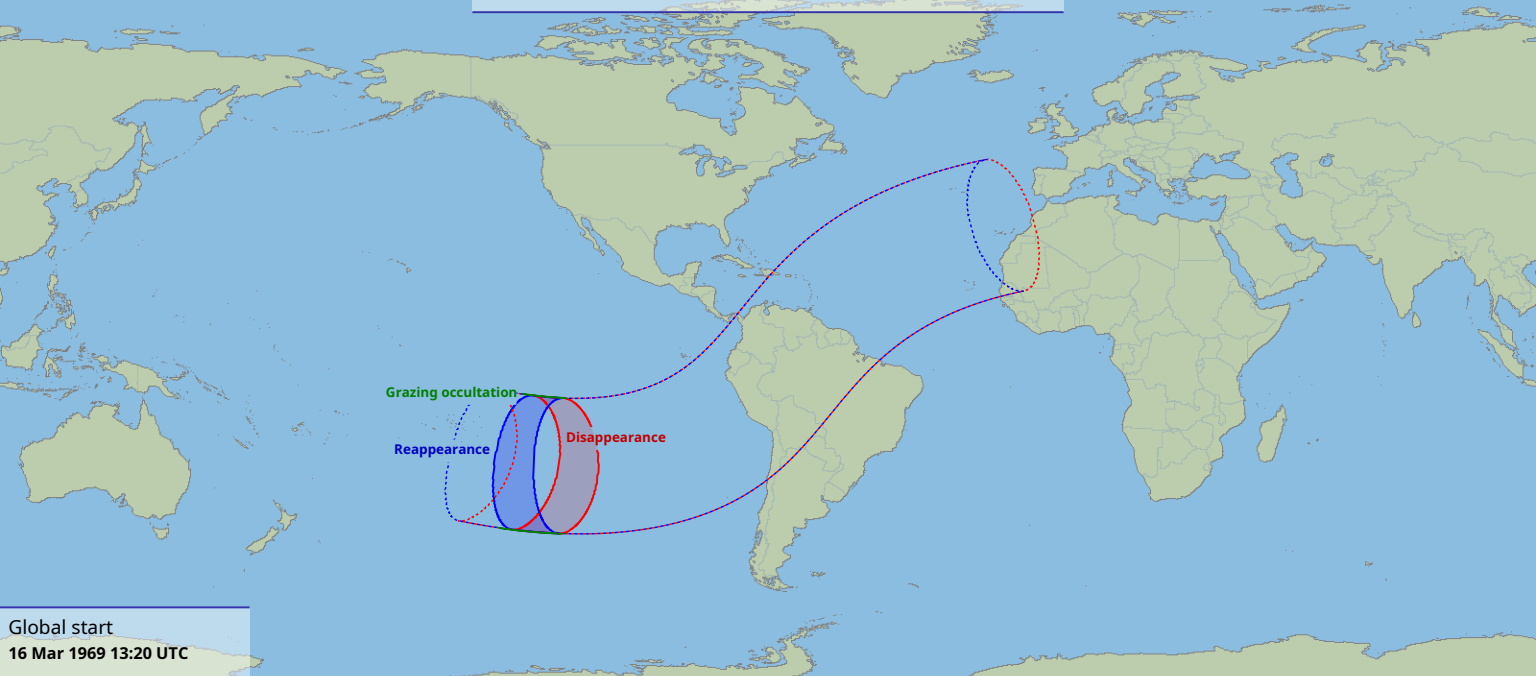

# Visibility of the lunar occultation of Mercury on 16 Mar 1969

Global start  
16 Mar 1969 13:20 UTC

Global end  
16 Mar 1969 18:08 UTC