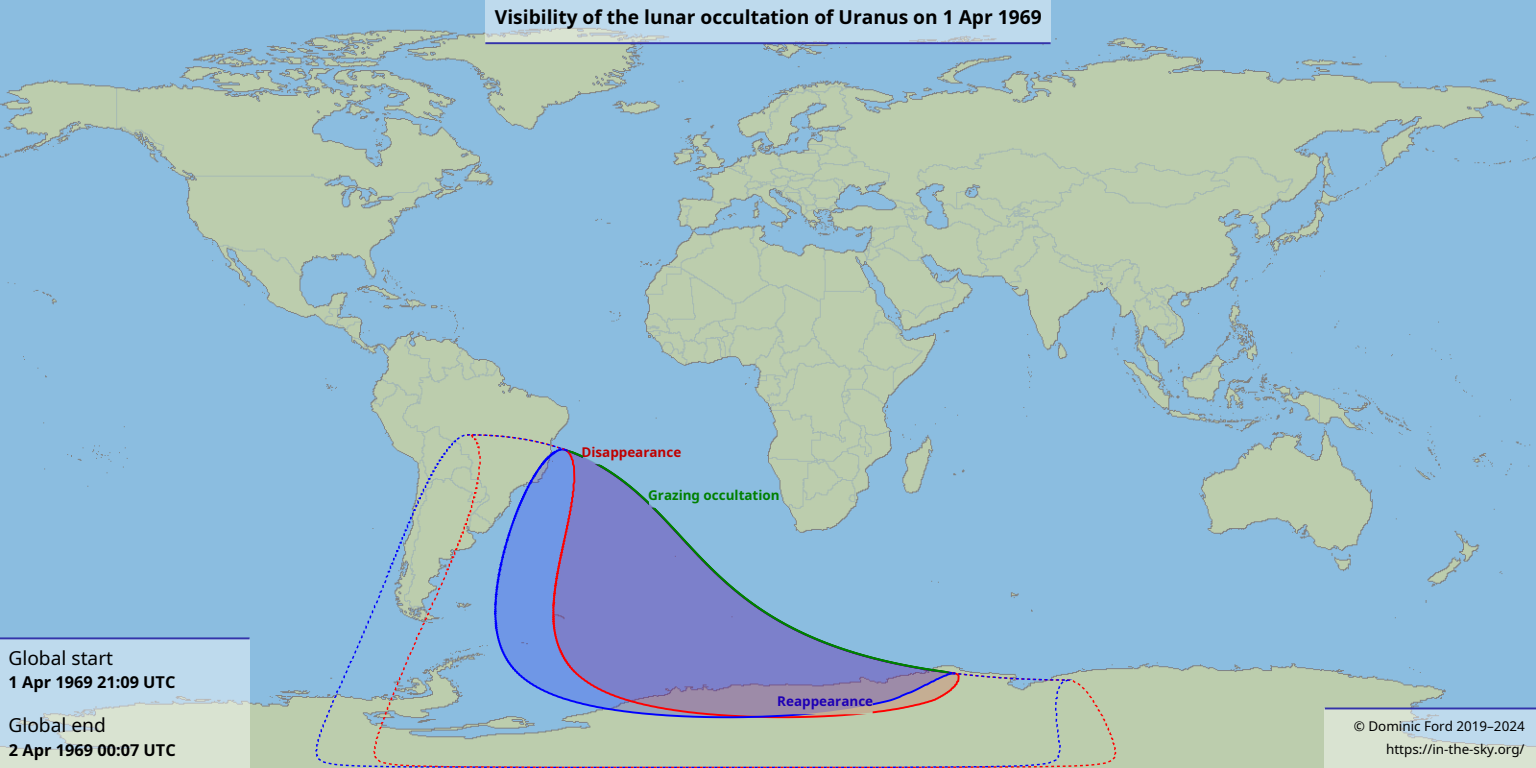

# Visibility of the lunar occultation of Uranus on 1 Apr 1969

Global start  
1 Apr 1969 21:09 UTC

Global end  
2 Apr 1969 00:07 UTC

Disappearance

Grazing occultation

Reappearance