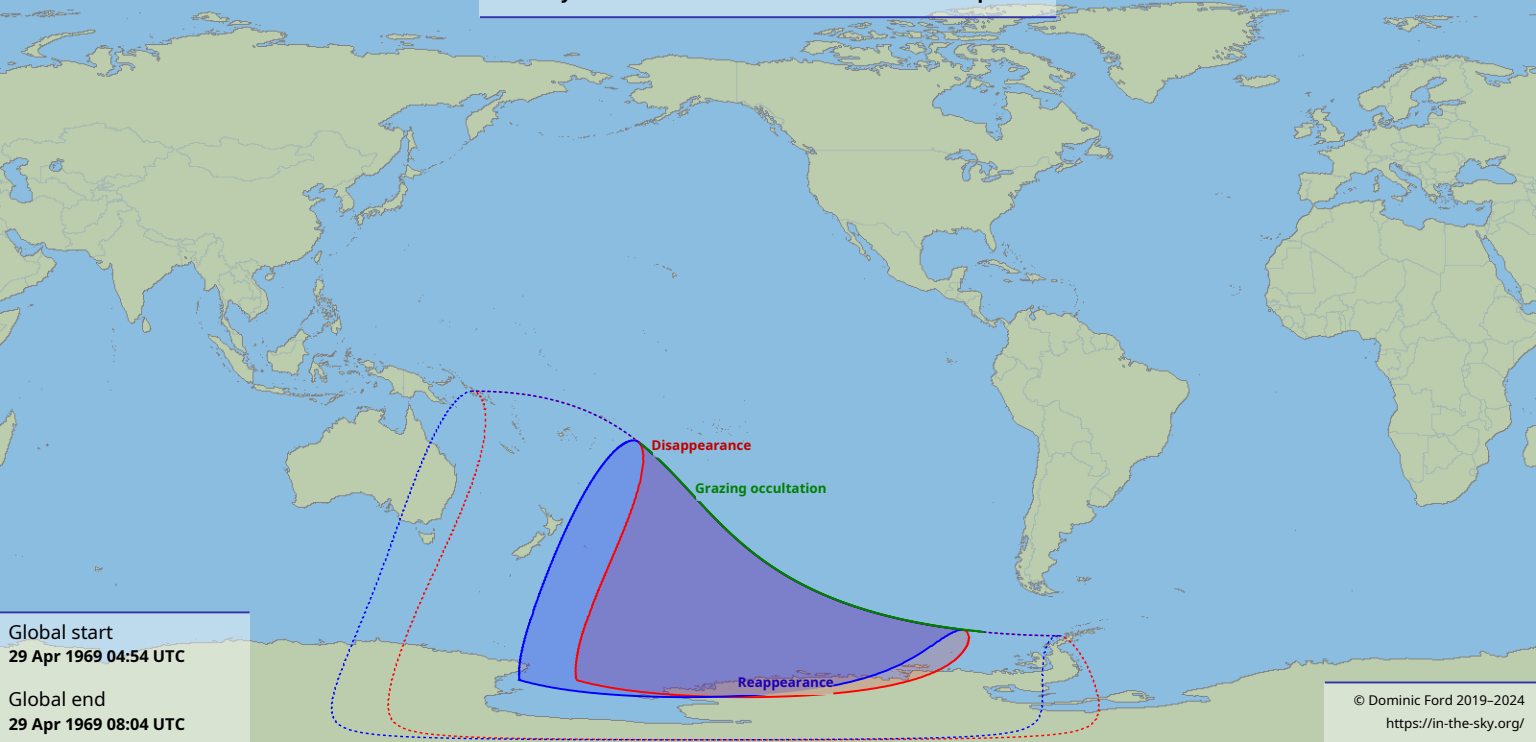

# Visibility of the lunar occultation of Uranus on 29 Apr 1969

Global start  
29 Apr 1969 04:54 UTC

Global end  
29 Apr 1969 08:04 UTC

Disappearance

Grazing occultation

Reappearance