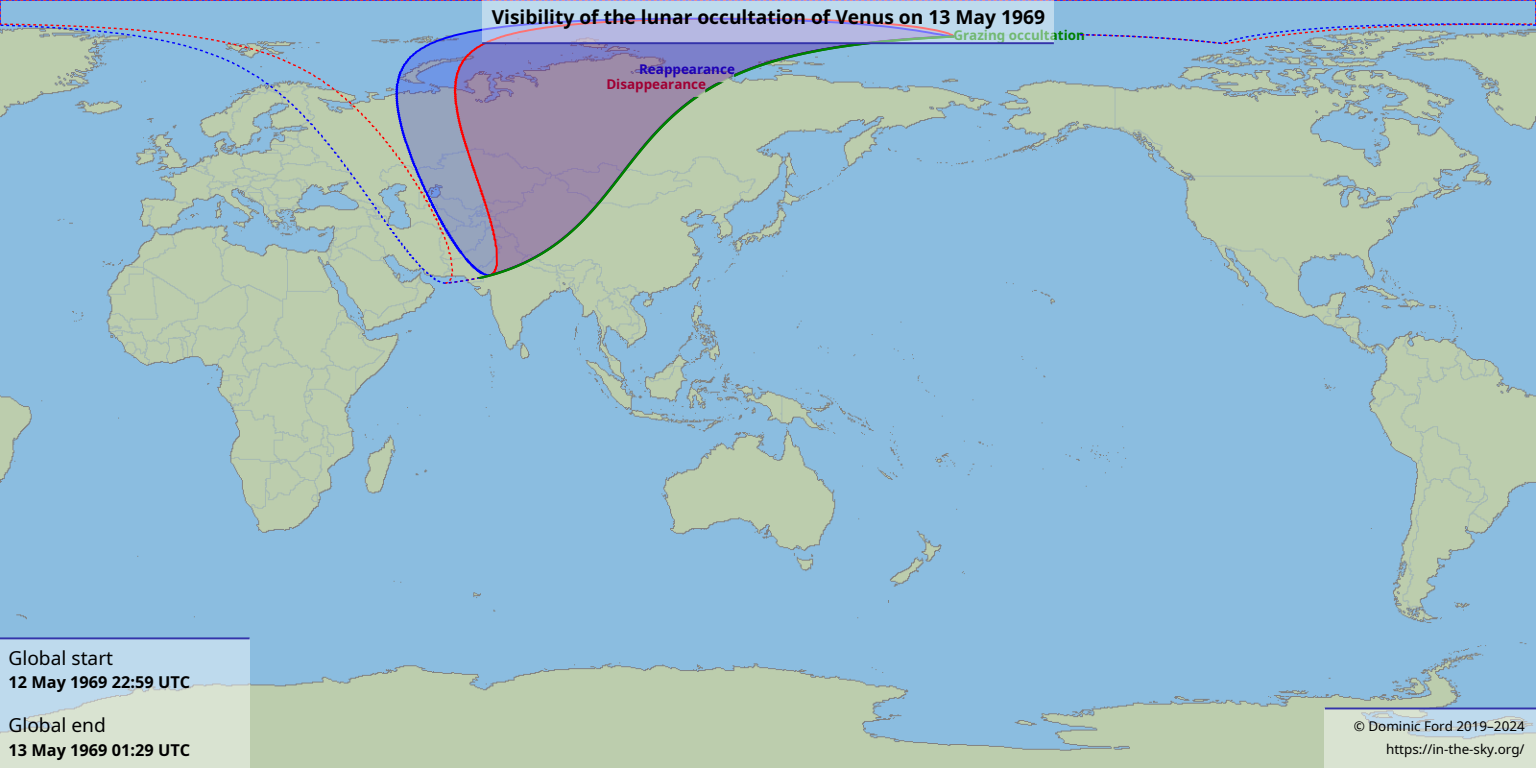

Visibility of the lunar occultation of Venus on 13 May 1969

Global start
12 May 1969 22:59 UTC

Global end
13 May 1969 01:29 UTC