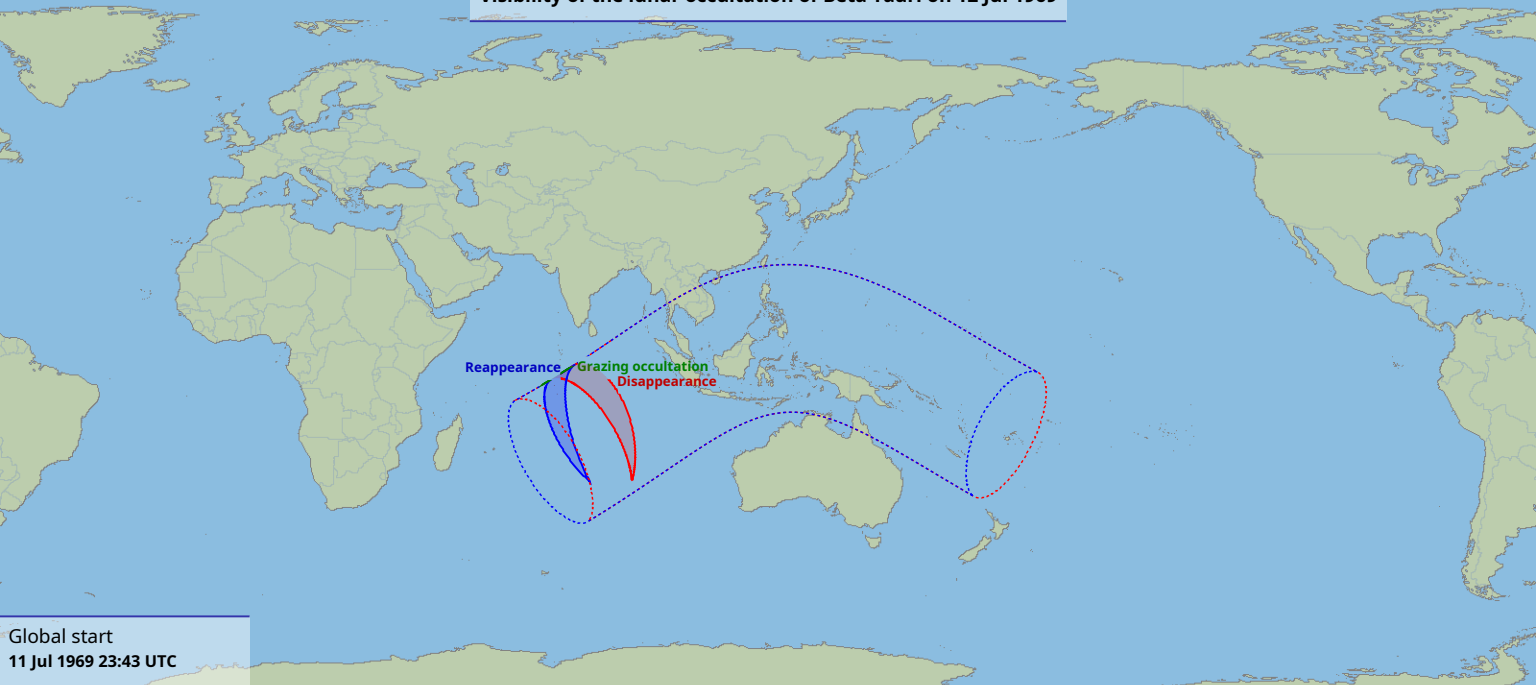

Visibility of the lunar occultation of Beta Tauri on 12 Jul 1969

Global start
11 Jul 1969 23:43 UTC

Global end
12 Jul 1969 04:08 UTC