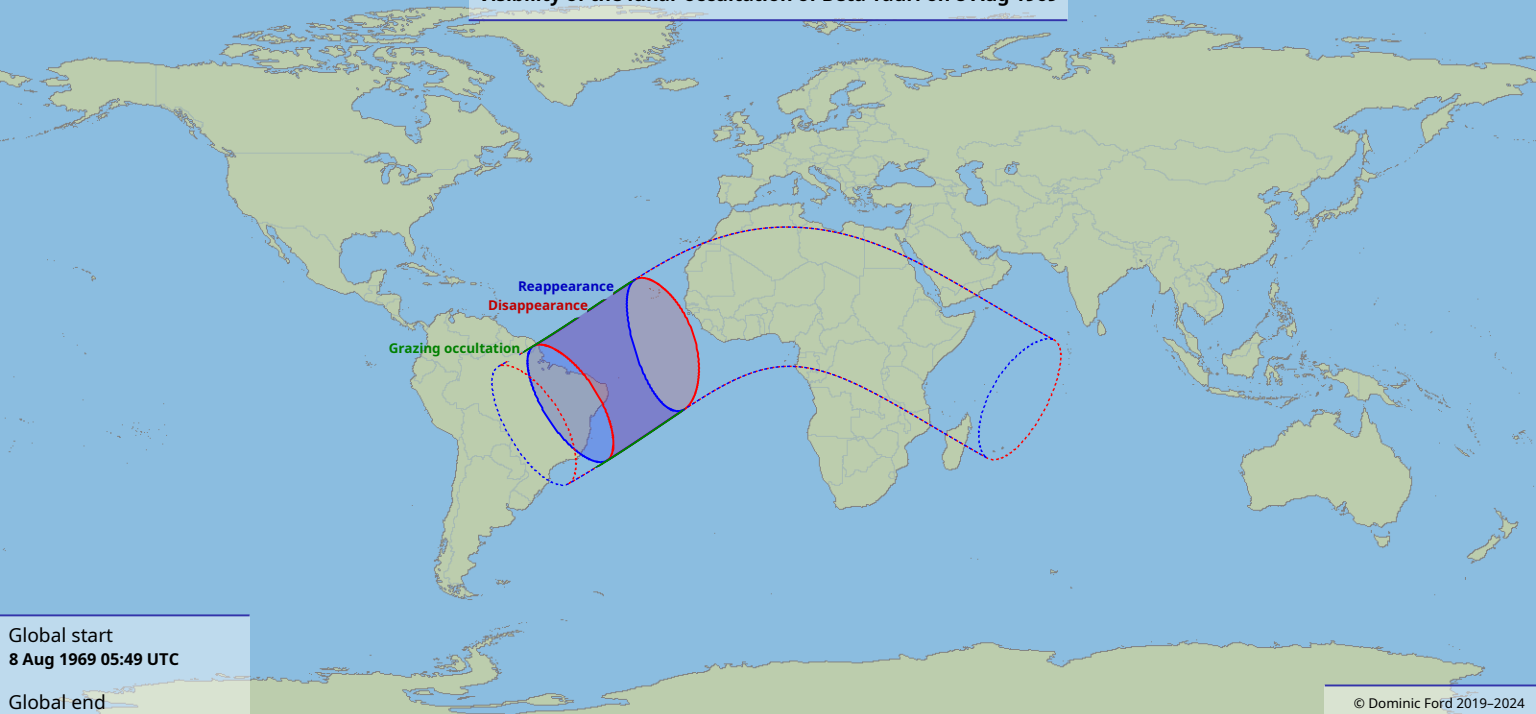

Visibility of the lunar occultation of Beta Tauri on 8 Aug 1969

Global start
8 Aug 1969 05:49 UTC

Global end
8 Aug 1969 10:22 UTC