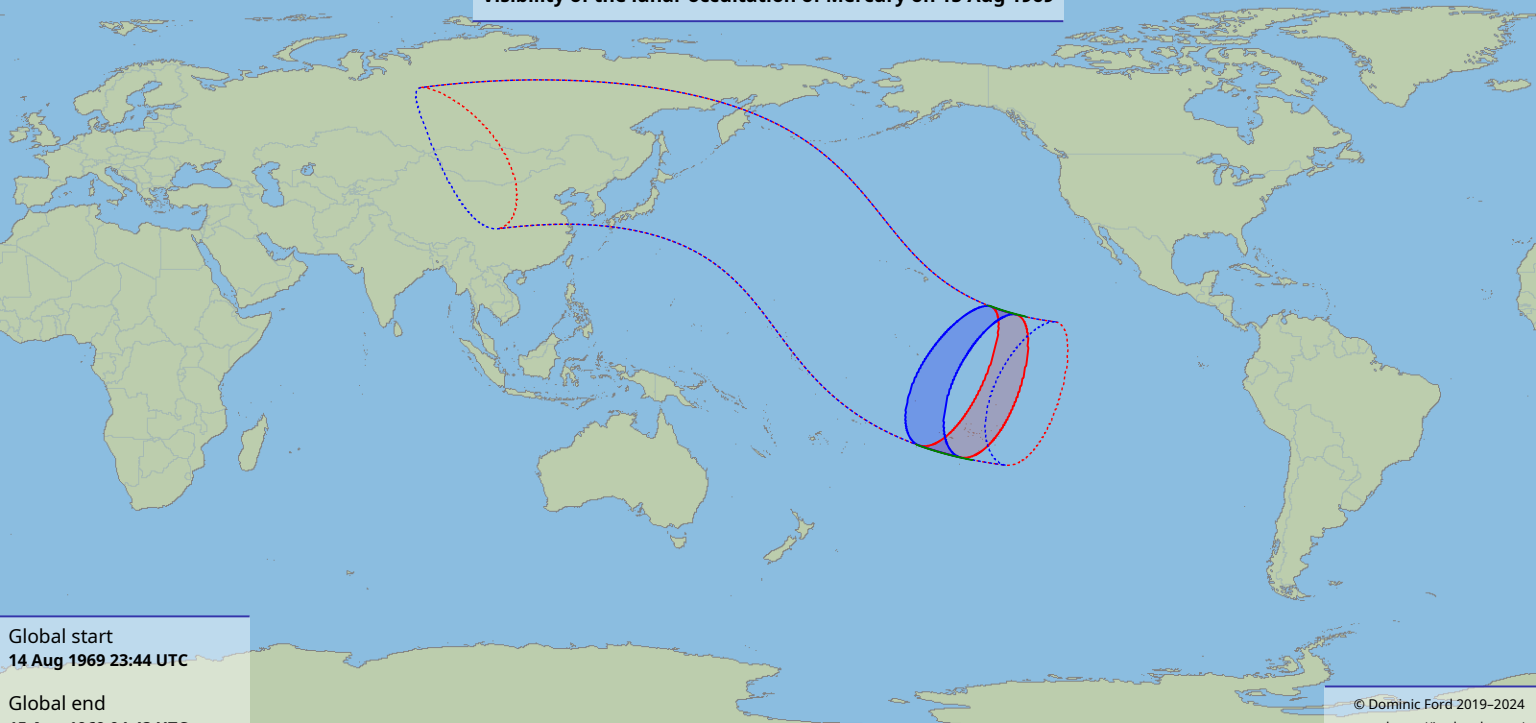

Visibility of the lunar occultation of Mercury on 15 Aug 1969

Global start
14 Aug 1969 23:44 UTC

Global end
15 Aug 1969 04:43 UTC