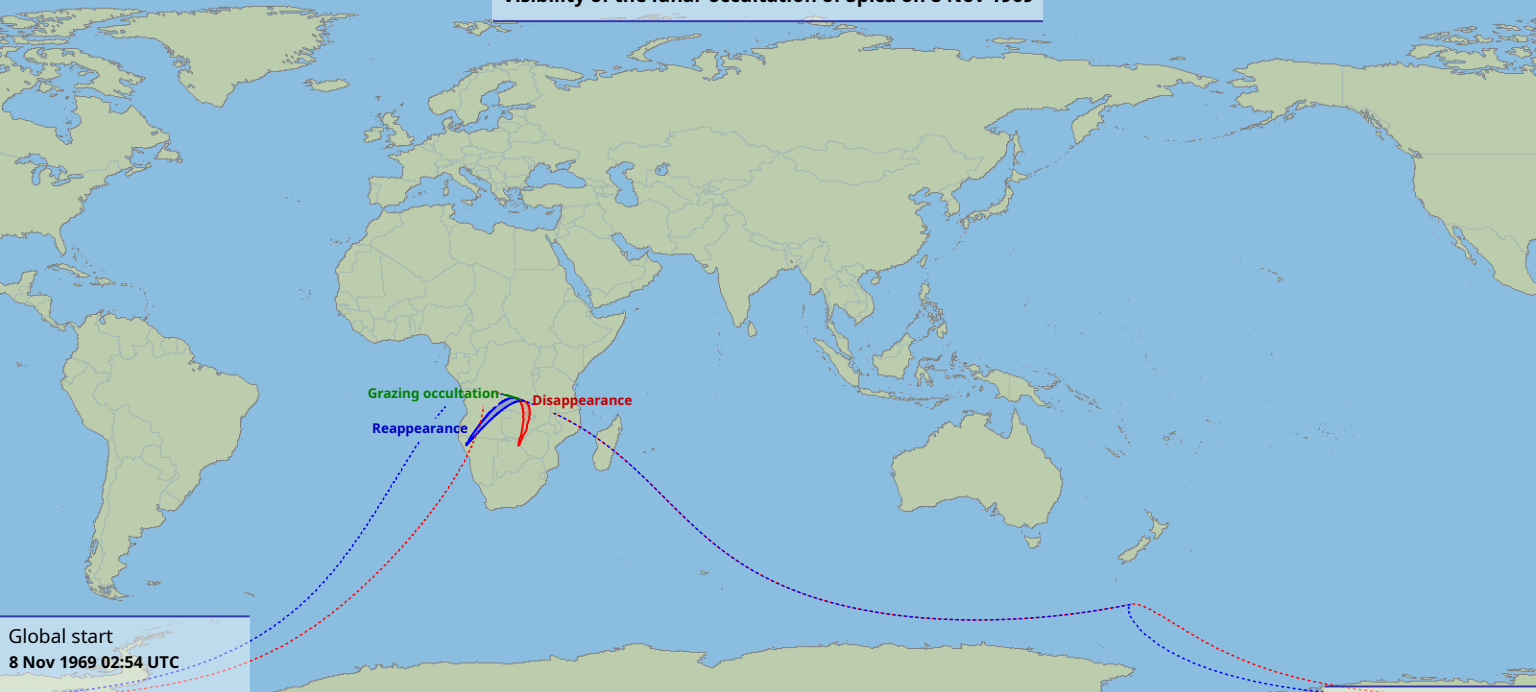

# Visibility of the lunar occultation of Spica on 8 Nov 1969

Grazing occultation  
Disappearance  
Reappearance

Global start  
8 Nov 1969 02:54 UTC

Global end  
8 Nov 1969 06:15 UTC