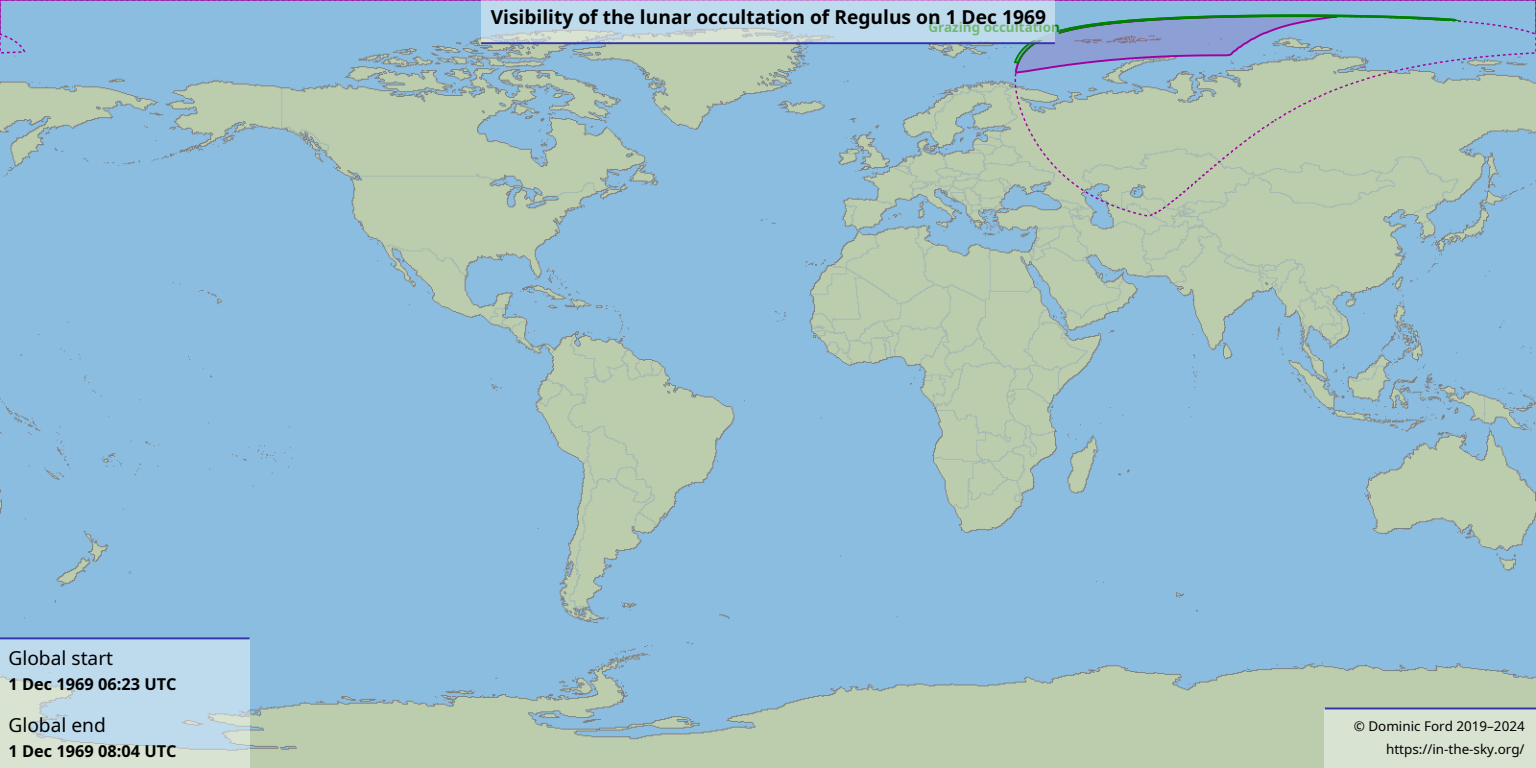

# Visibility of the lunar occultation of Regulus on 1 Dec 1969

Global start  
1 Dec 1969 06:23 UTC

Global end  
1 Dec 1969 08:04 UTC