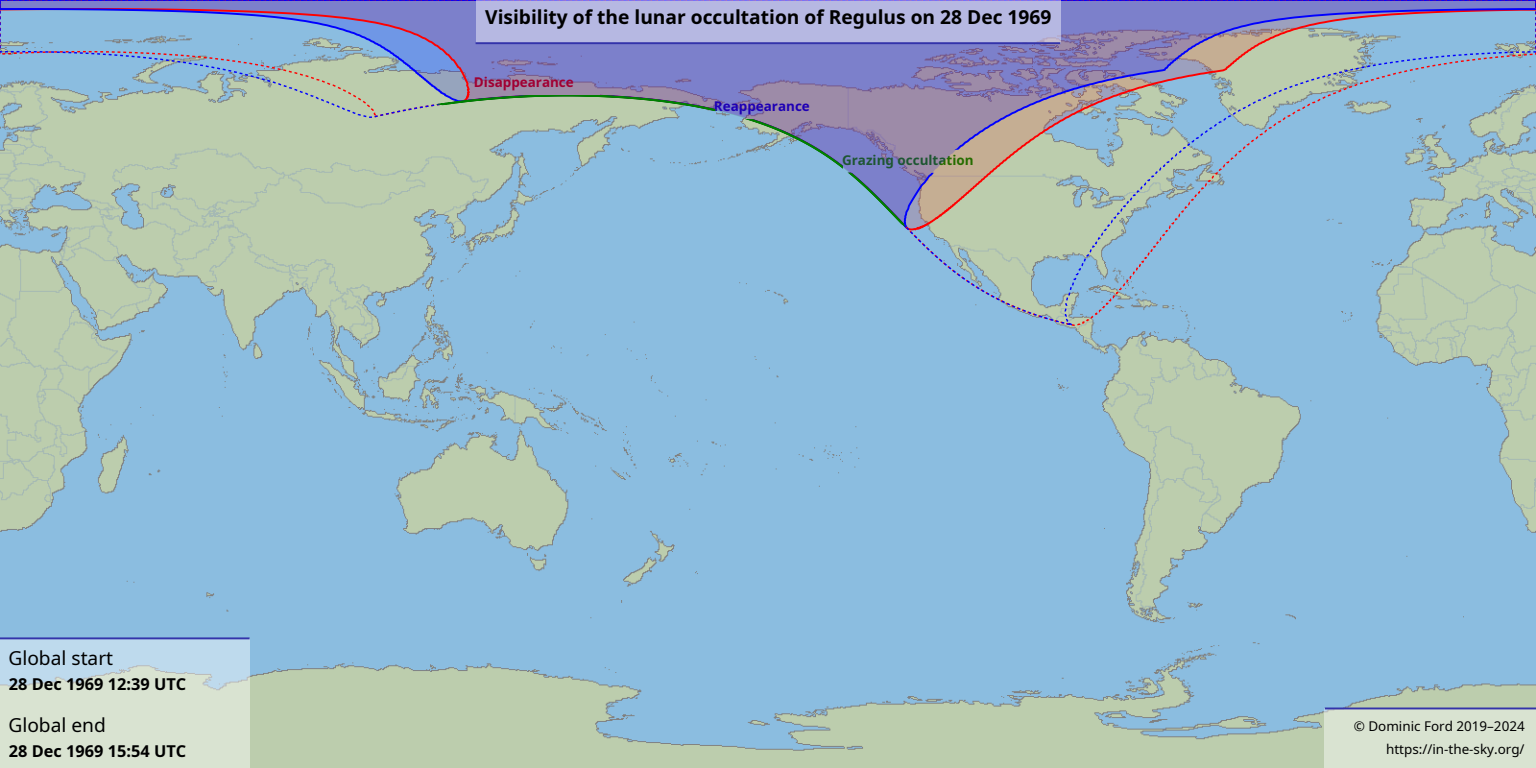

Visibility of the lunar occultation of Regulus on 28 Dec 1969

Global start
28 Dec 1969 12:39 UTC

Global end
28 Dec 1969 15:54 UTC