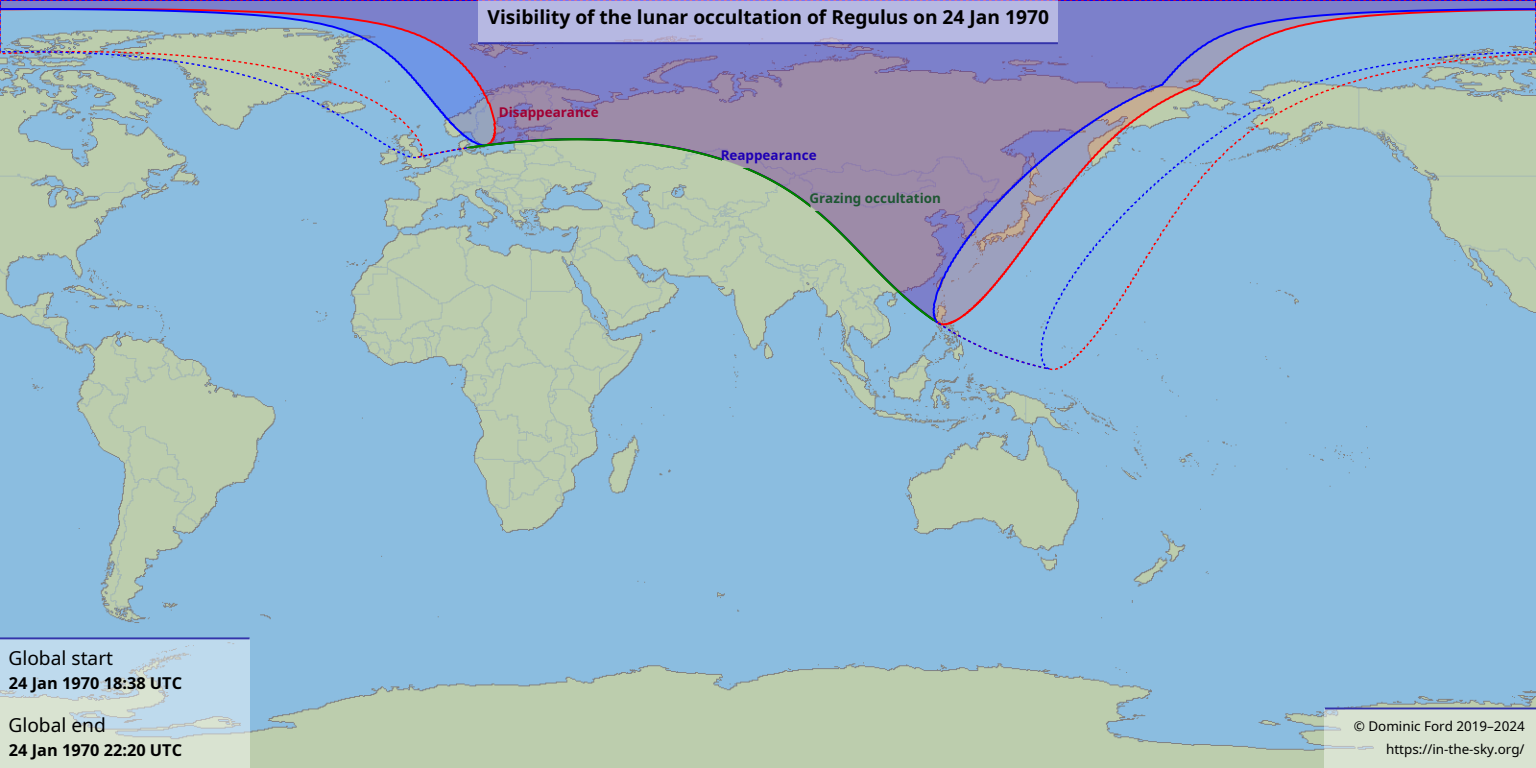

# Visibility of the lunar occultation of Regulus on 24 Jan 1970

Global start  
24 Jan 1970 18:38 UTC

Global end  
24 Jan 1970 22:20 UTC