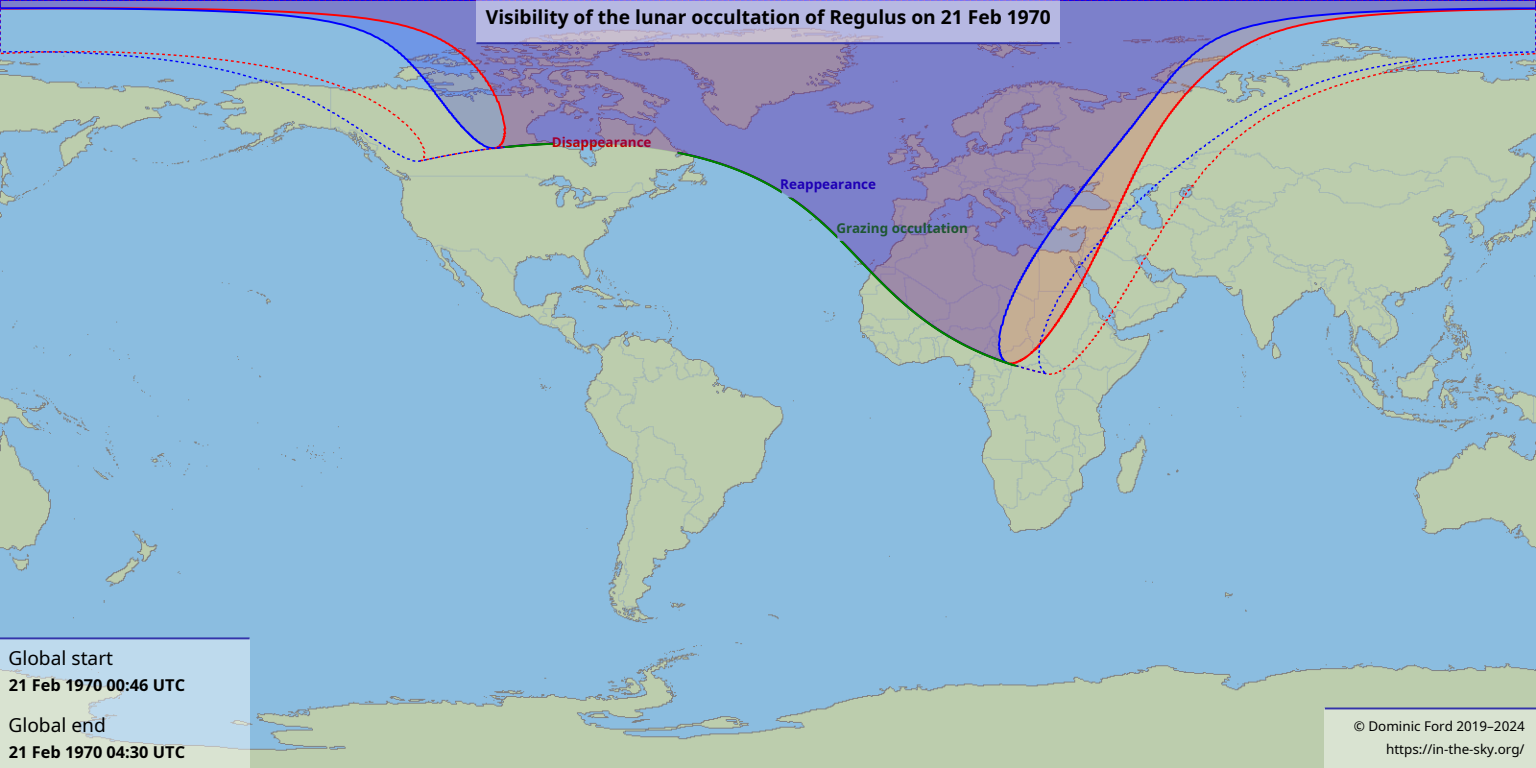

Visibility of the lunar occultation of Regulus on 21 Feb 1970

Global start
21 Feb 1970 00:46 UTC

Global end
21 Feb 1970 04:30 UTC