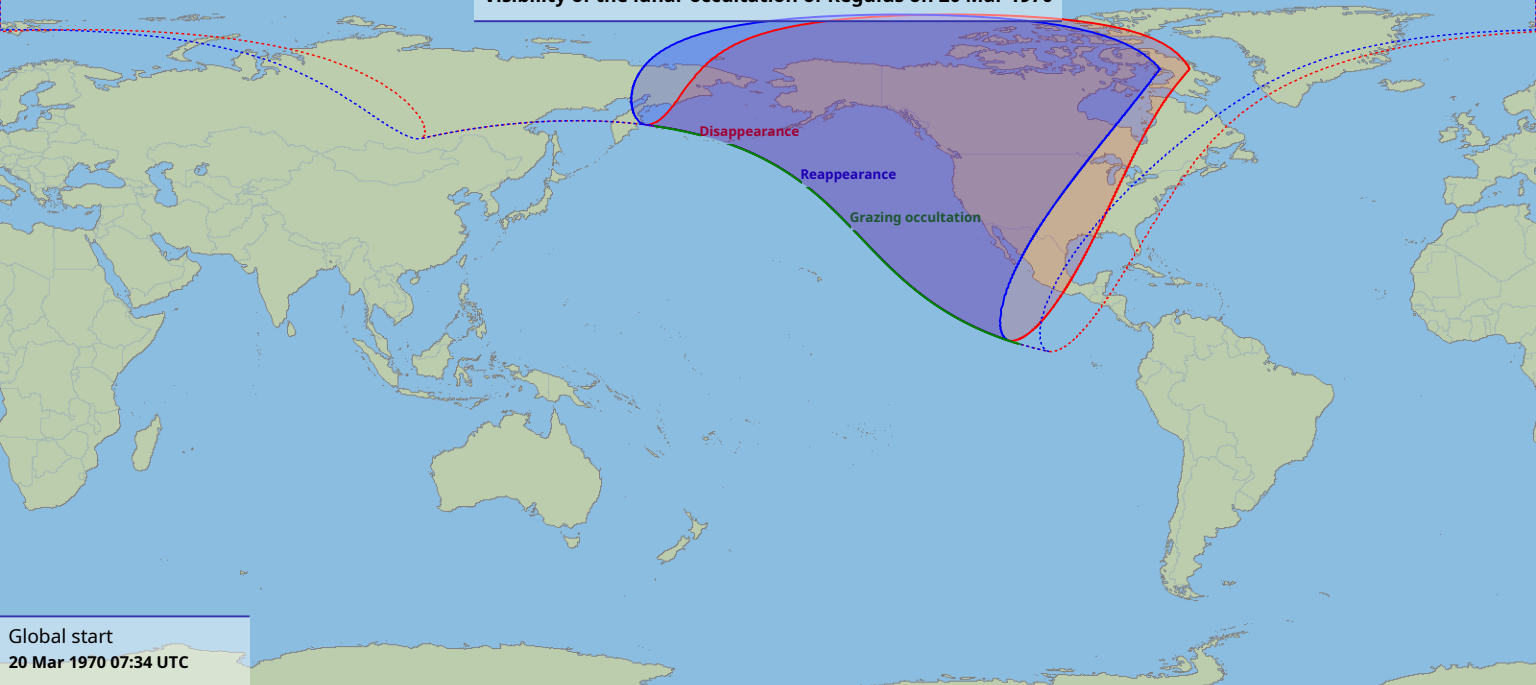

Visibility of the lunar occultation of Regulus on 20 Mar 1970

Global start
20 Mar 1970 07:34 UTC

Global end
20 Mar 1970 11:18 UTC