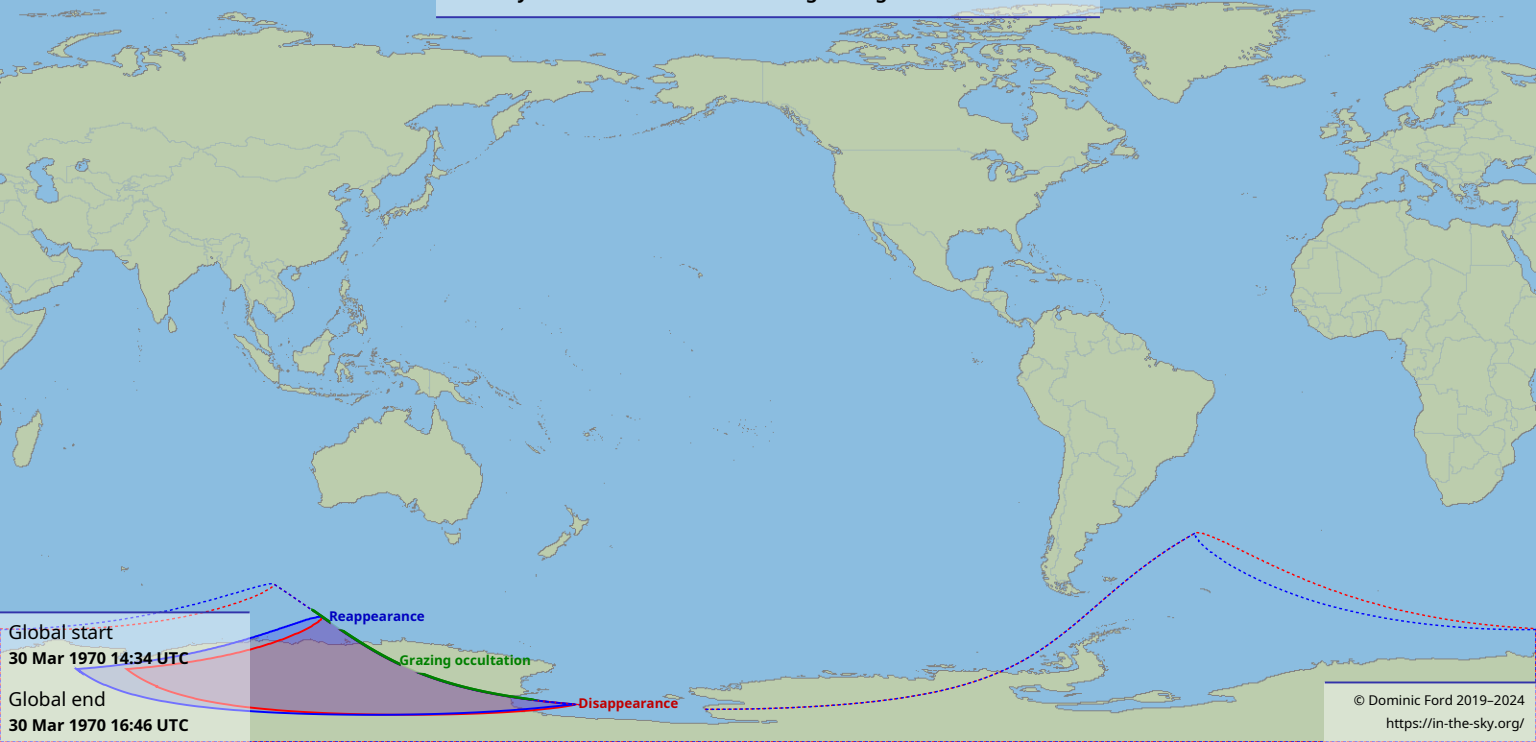

# Visibility of the lunar occultation of Sigma Sagittarii on 30 Mar 1970

Global start  
30 Mar 1970 14:34 UTC

Global end  
30 Mar 1970 16:46 UTC

Reappearance

Grazing occultation

Disappearance