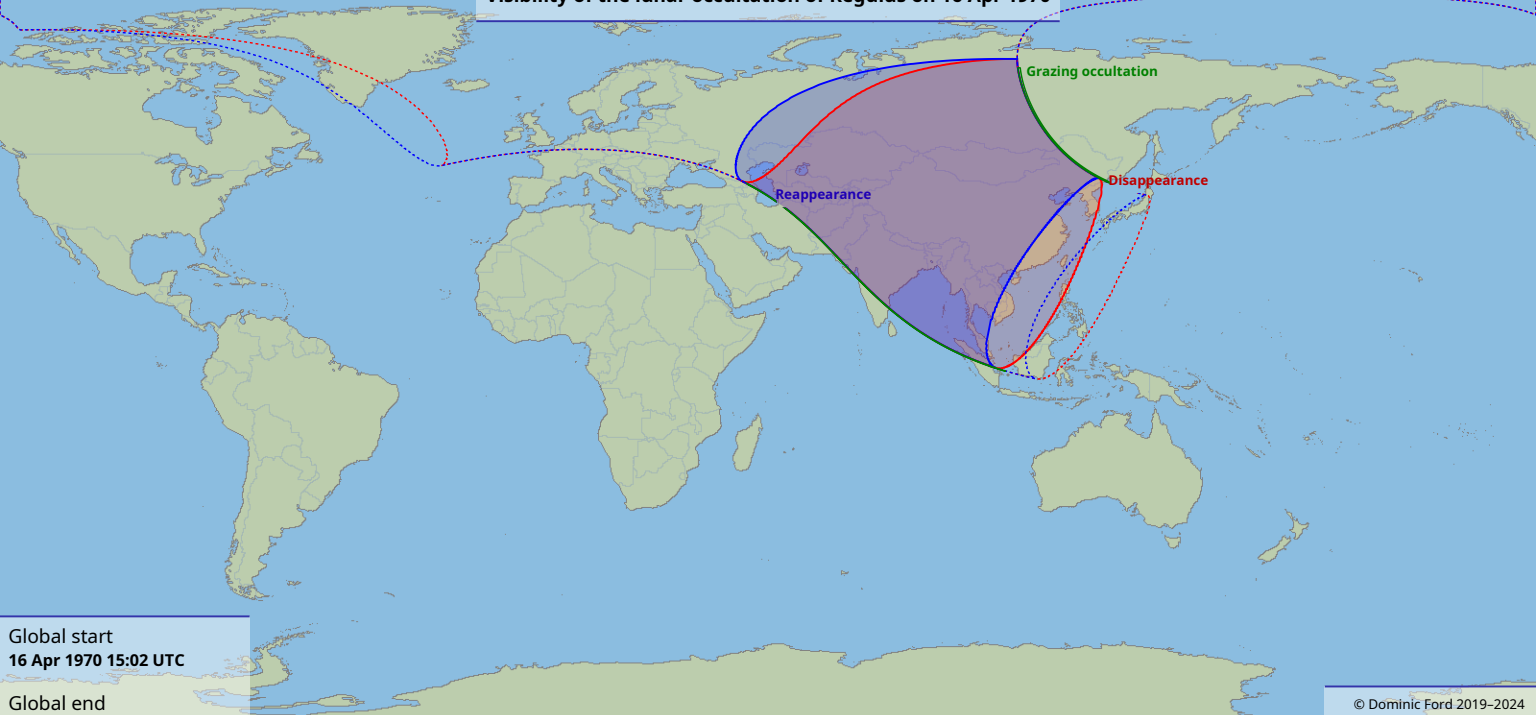

# Visibility of the lunar occultation of Regulus on 16 Apr 1970

Global start  
16 Apr 1970 15:02 UTC

Global end  
16 Apr 1970 19:01 UTC