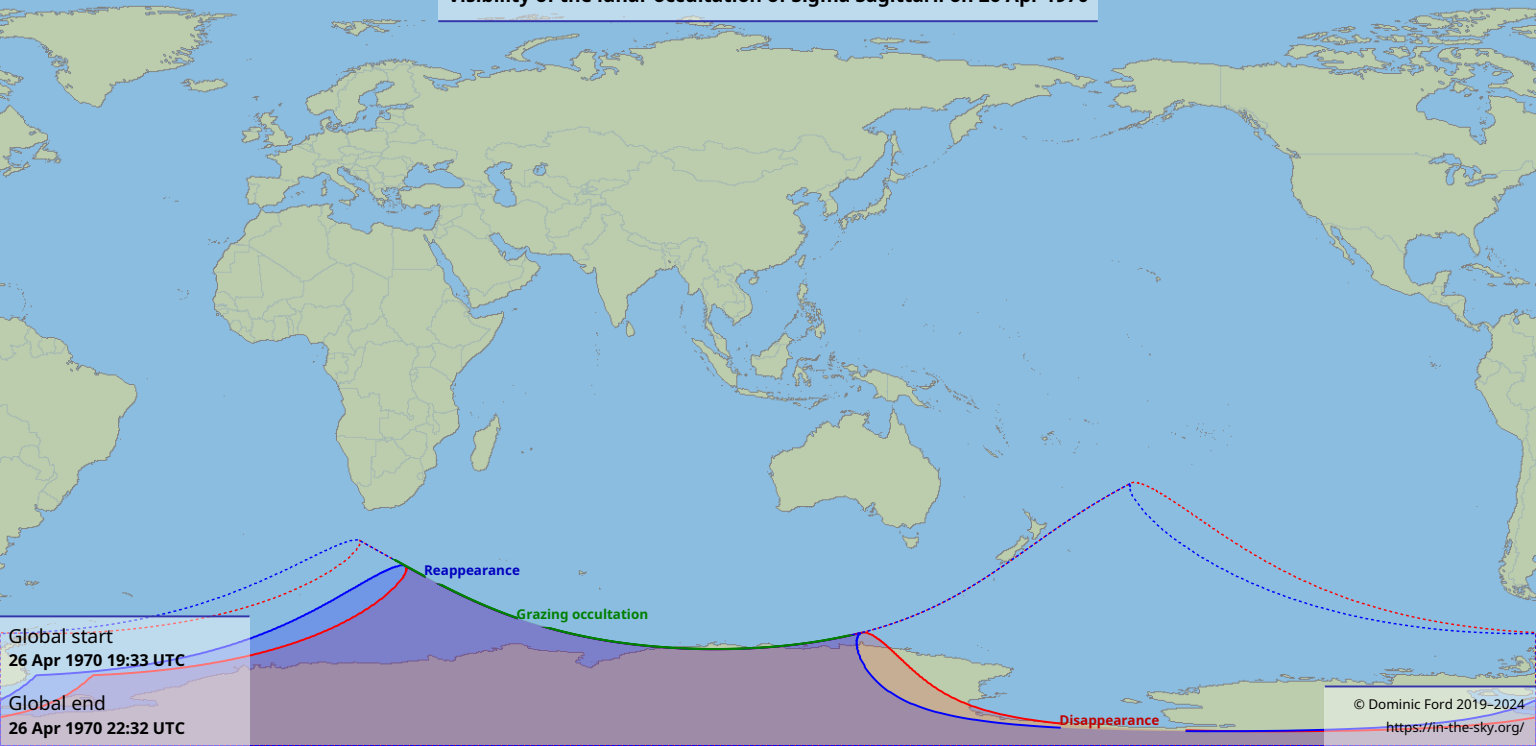

Visibility of the lunar occultation of Sigma Sagittarii on 26 Apr 1970

Global start
26 Apr 1970 19:33 UTC

Global end
26 Apr 1970 22:32 UTC

Reappearance

Grazing occultation

Disappearance