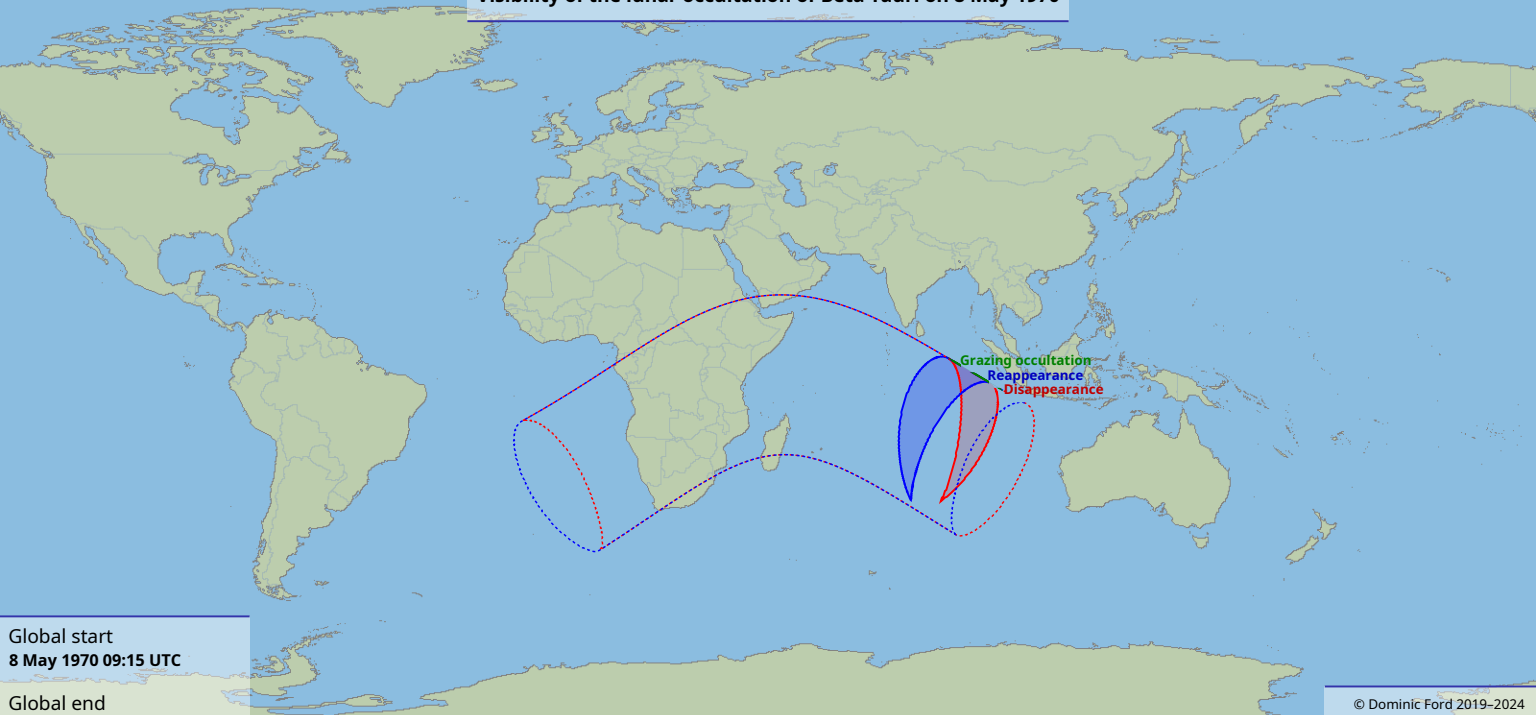

Visibility of the lunar occultation of Beta Tauri on 8 May 1970

Global start
8 May 1970 09:15 UTC

Global end
8 May 1970 13:22 UTC