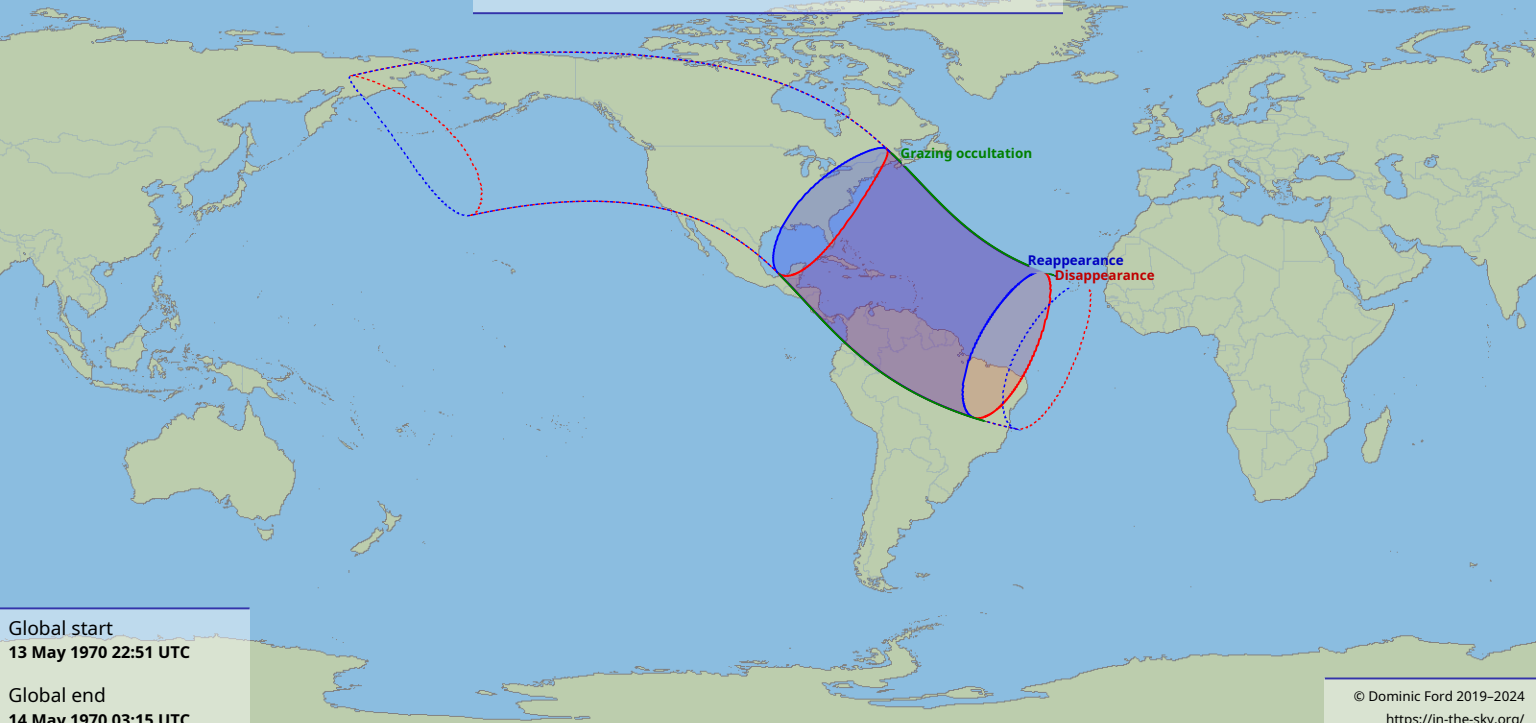

# Visibility of the lunar occultation of Regulus on 14 May 1970

Global start  
13 May 1970 22:51 UTC

Global end  
14 May 1970 03:15 UTC