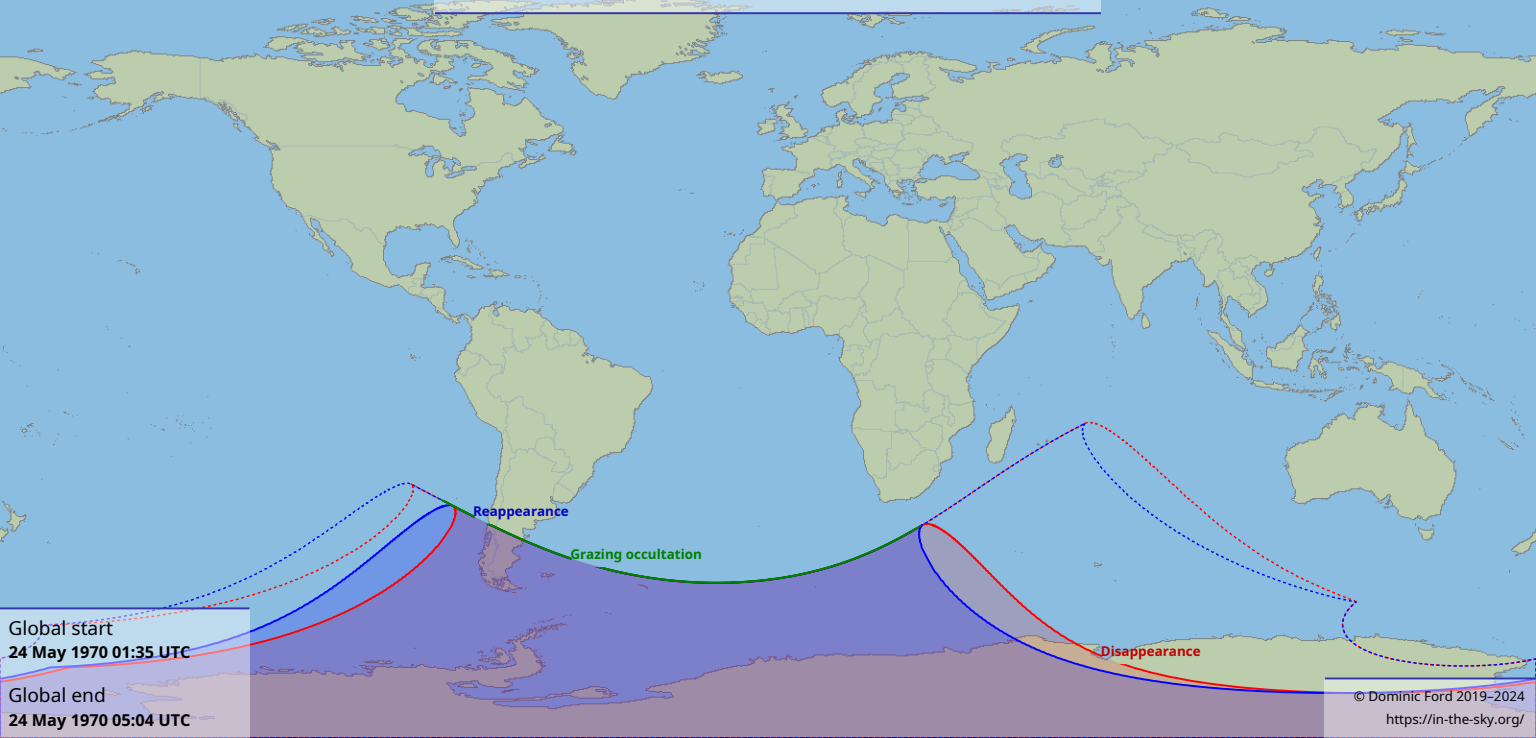

Visibility of the lunar occultation of Sigma Sagittarii on 24 May 1970

Global start
24 May 1970 01:35 UTC

Global end
24 May 1970 05:04 UTC