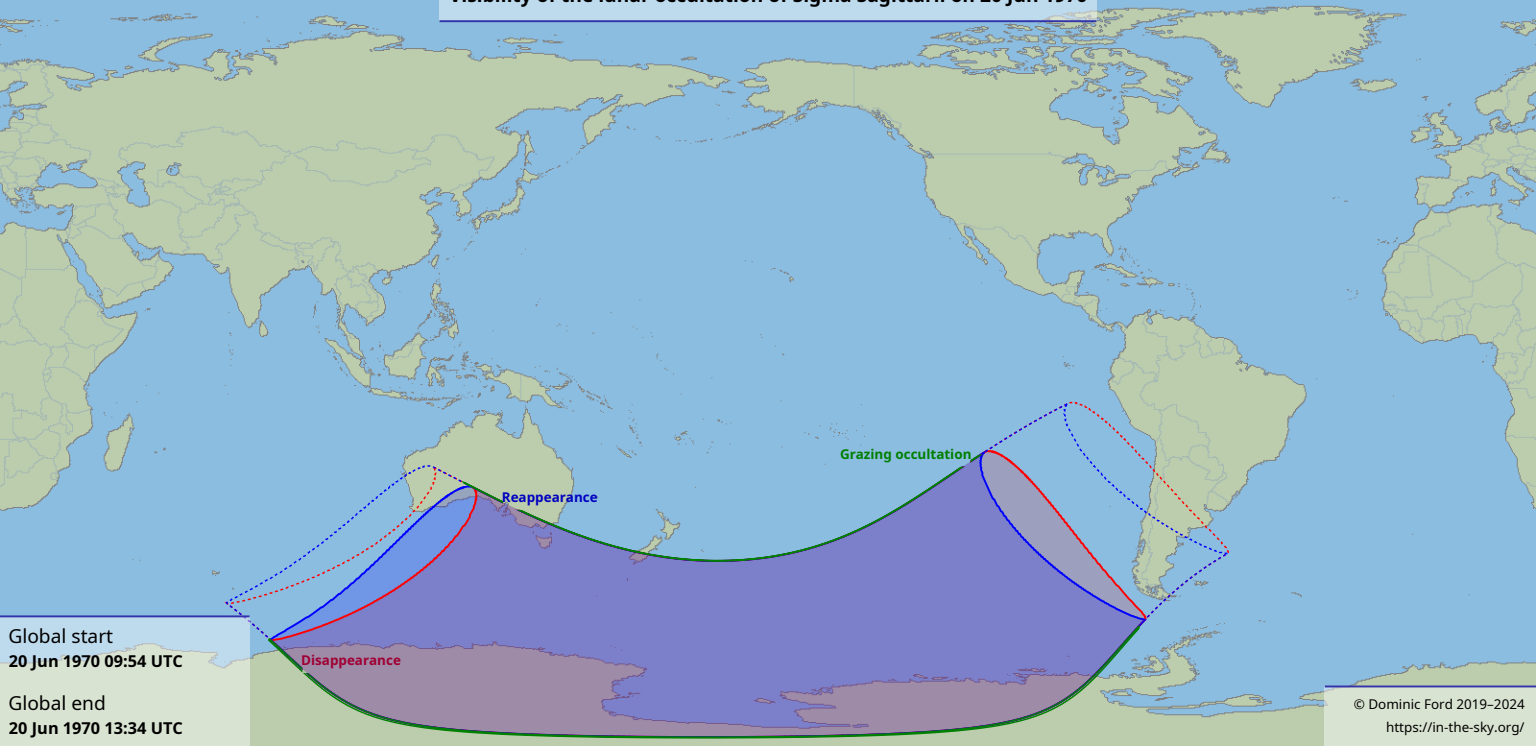

Visibility of the lunar occultation of Sigma Sagittarii on 20 Jun 1970

Global start
20 Jun 1970 09:54 UTC

Global end
20 Jun 1970 13:34 UTC