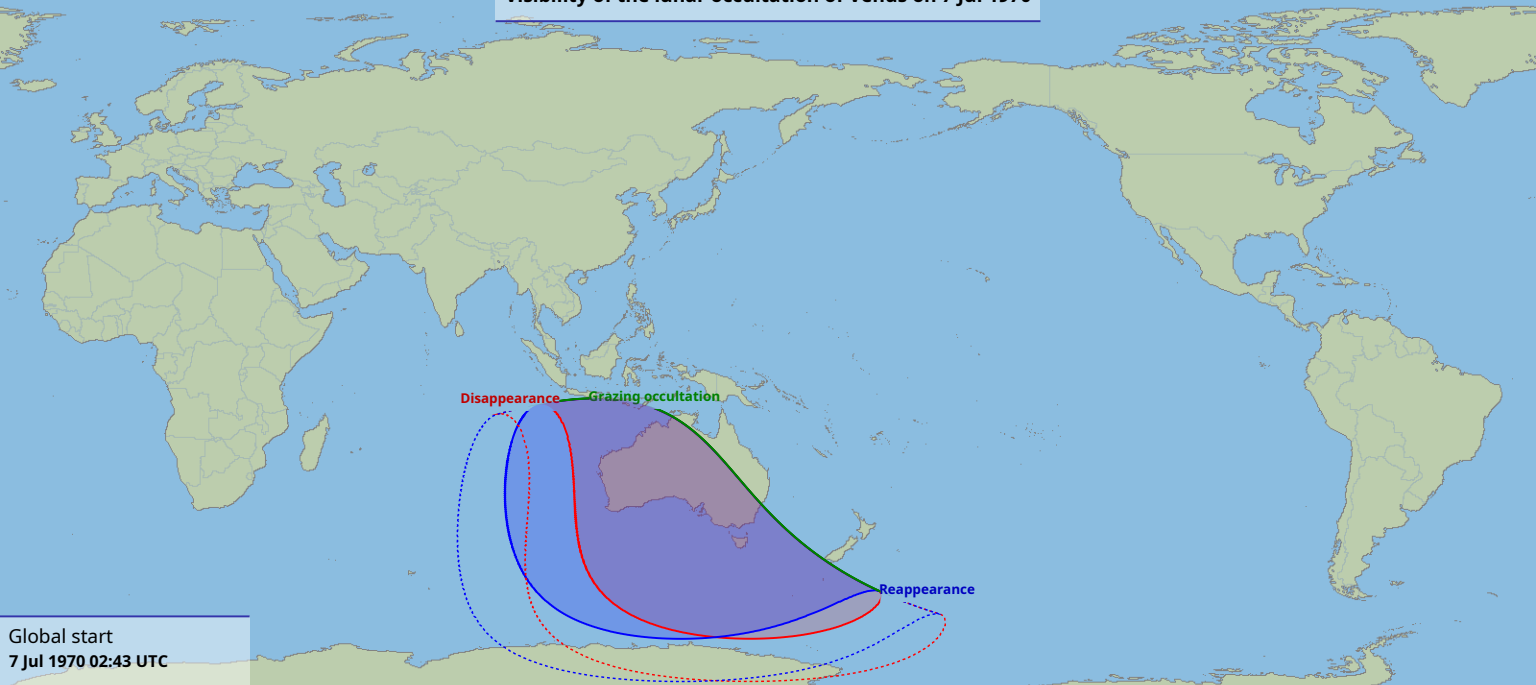

Visibility of the lunar occultation of Venus on 7 Jul 1970

Disappearance

Grazing occultation

Reappearance

Global start
7 Jul 1970 02:43 UTC

Global end
7 Jul 1970 06:25 UTC