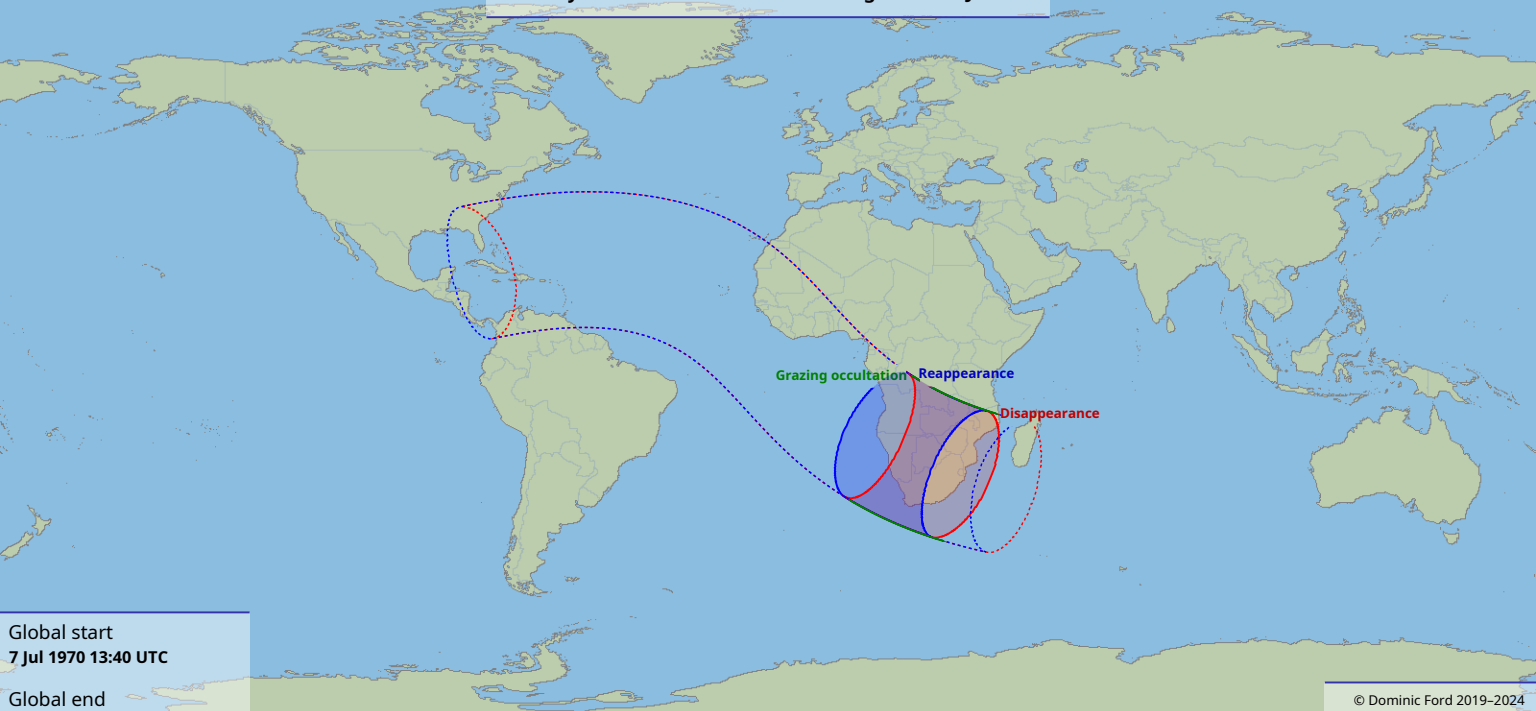

# Visibility of the lunar occultation of Regulus on 7 Jul 1970

Global start  
7 Jul 1970 13:40 UTC

Global end  
7 Jul 1970 18:17 UTC