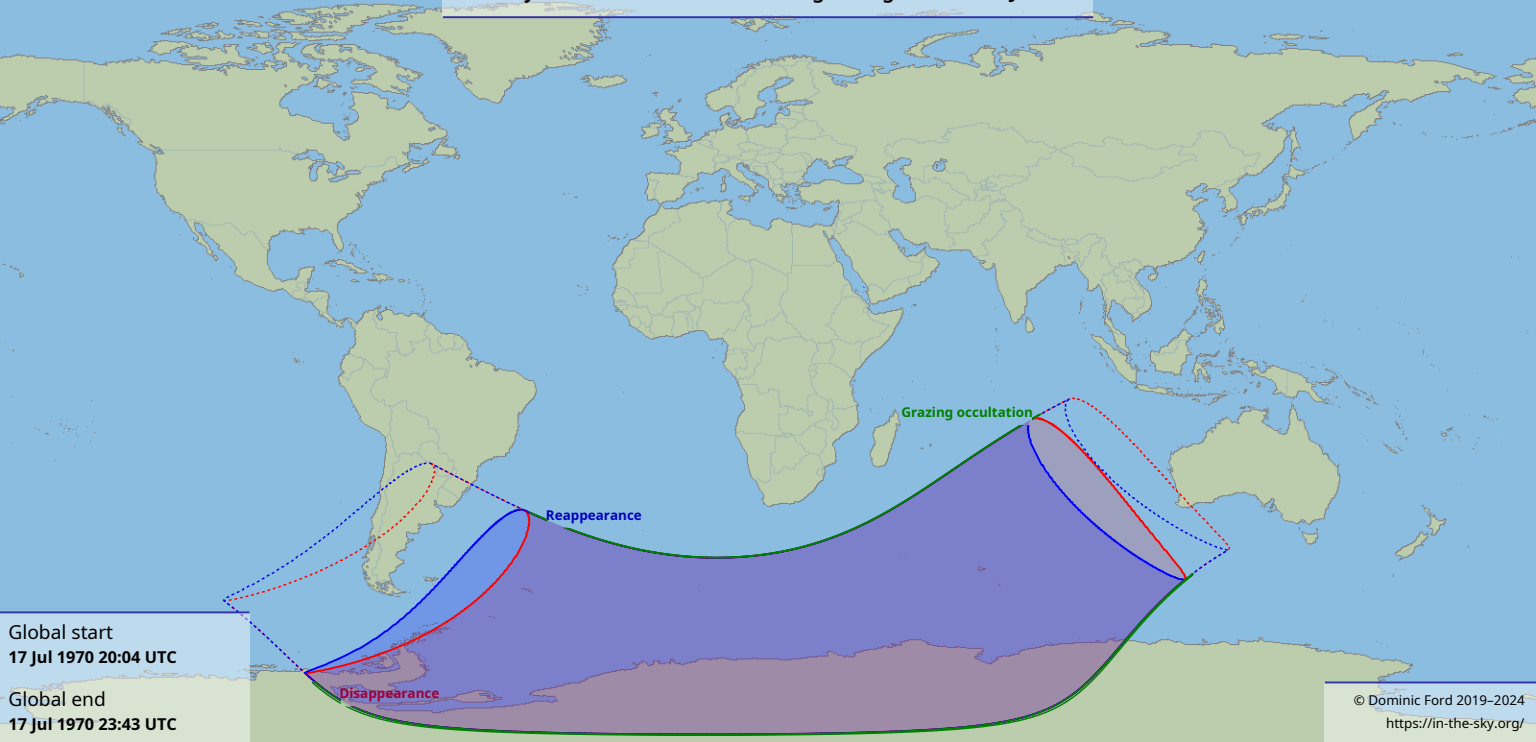

Visibility of the lunar occultation of Sigma Sagittarii on 17 Jul 1970

Global start
17 Jul 1970 20:04 UTC

Global end
17 Jul 1970 23:43 UTC